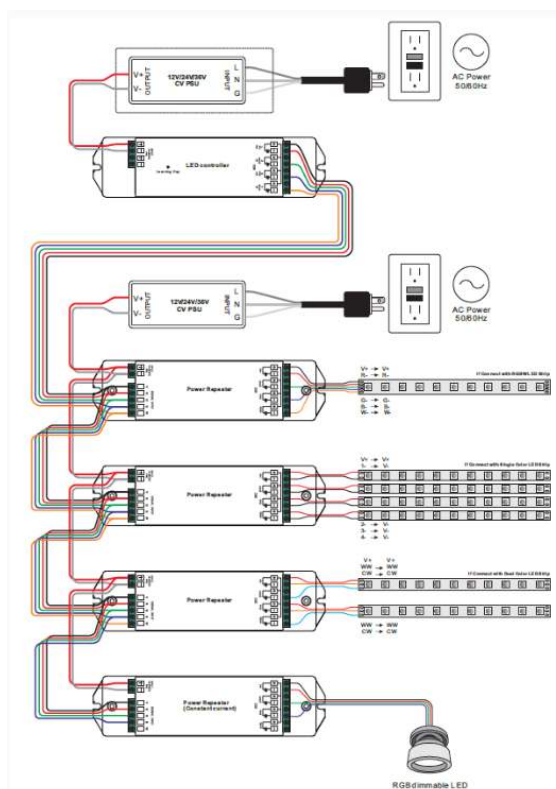

LED-NX-AMP

RGB Repeater

SPECIFICATION:

LOCATION RATING	Indoor only
INPUT	12 VDC
OUTPUT	24W, Constant
CHANNELS	4 Channels, 5 Amp

DIMENSIONS

WIRING DIAGRAM

NOW AVAILABLE ON DIGIKEY

LED LIGHTING INC (847) 412-4880 QUOTES@LEDLIGHTINGINC.COM
 LED LIGHTING INC RESERVES THE RIGHT TO CHANGE SPECIFICATIONS WITHOUT NOTICE