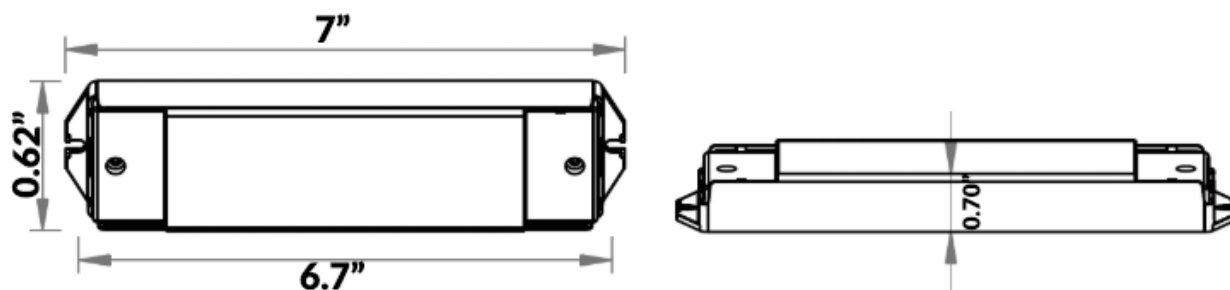

LED-NX-AMP

RGB Repeater

SPECIFICATION:

LOCATION RATING	Indoor only
INPUT	12 VDC
OUTPUT	24W, Constant
CHANNELS	4 Channels, 5 Amp

DIMENSIONS

WIRING DIAGRAM

NOW AVAILABLE ON DIGIKEY

LED LIGHTING INC (847) 412-4880 QUOTES@LEDLIGHTINGINC.COM
 LED LIGHTING INC RESERVES THE RIGHT TO CHANGE SPECIFICATIONS WITHOUT NOTICE