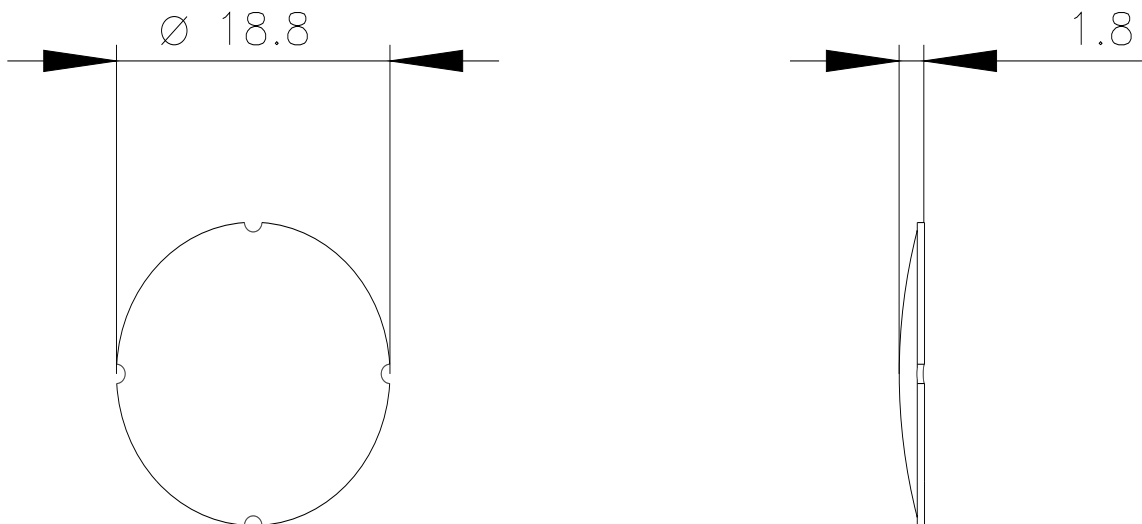

Further information

Information- and Downloadcenter (Catalogs, Brochures,...)

<https://www.siemens.com/ic10>

Industry Mall (Online ordering system)

<https://mall.industry.siemens.com/mall/en/en/Catalog/product?mlfb=3SU1900-0AB71-0AC0>

Cax online generator

<http://support.automation.siemens.com/WW/CAXorder/default.aspx?lang=en&mlfb=3SU1900-0AB71-0AC0>

Service&Support (Manuals, Certificates, Characteristics, FAQs,...)

<https://support.industry.siemens.com/cs/ww/en/ps/3SU1900-0AB71-0AC0>

Image database (product images, 2D dimension drawings, 3D models, device circuit diagrams, EPLAN macros, ...)

<http://www.automation.siemens.com/bilddb/cax_de.aspx?mlfb=3SU1900-0AB71-0AC0&lang=en>

last modified:

3/29/2022