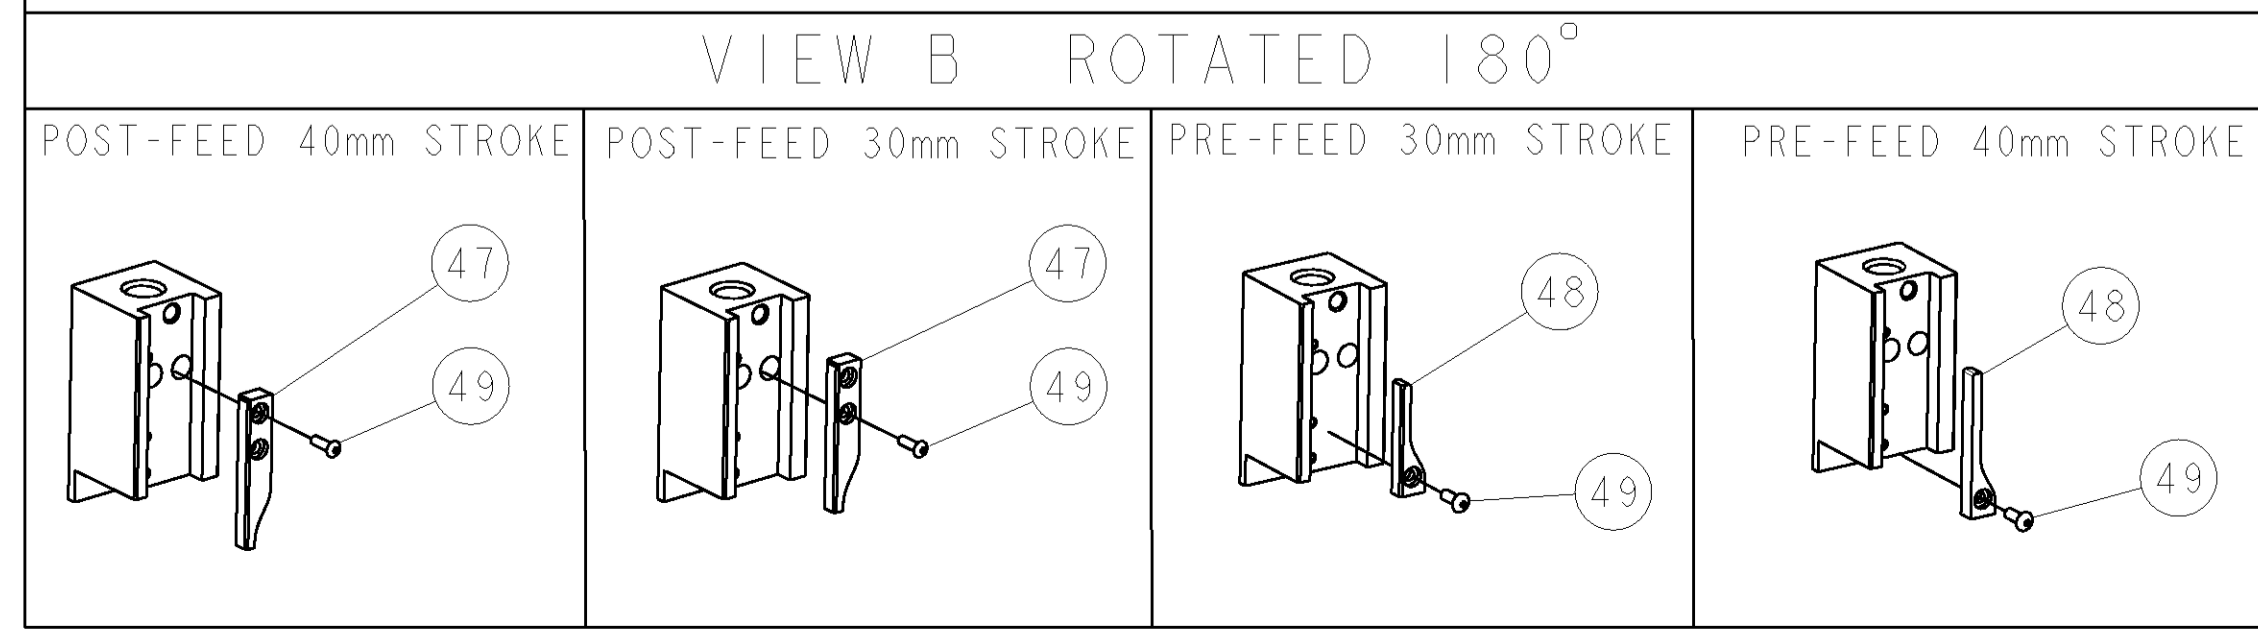

PART NUMBER	REV	TERMINATOR	FEED TYPE	DESCRIPTION
1426573-1	A	LEADMAKER	MECH POST FEED	CUTS CARRIER
1426573-2	A	BENCH	MECH PRE FEED	CUTS CARRIER
1426573-6	A	LEADMAKER	MECH POST FEED	CONTINUOUS CARRIER
7-1426573-1	A	LEADMAKER	MECH POST FEED	-1 AND SPARE PARTS
7-1426573-2	A	BENCH	MECH PRE FEED	-2 AND SPARE PARTS
7-1426573-6	A	LEADMAKER	MECH POST FEED	-6 AND SPARE PARTS
7-1426573-7	A	-	-	SPARE PARTS KIT

CRIMP	SIZE	TYPE	RANGE
WIRE	1.27 [0.050 IN]	F	0.30mm²-0.50mm²
INSUL	1.40 [0.055 IN]	F	1.10-1.40 [0.043-0.055 IN]

WIRE STRIP LENGTH	APPL INSTRUCTIONS
4.00-4.50 [0.157-0.177 IN]	408-8322

TERMINAL	YAZAKI	FEED
APPL SPEC	72WT102284-1	8.13 [0.320 IN]

TYCO PN	MANUF PN		
1572838-1	7116-1670-02	-	-

WIRE SIZE	CRIMP HEIGHT	PINPN & LENGTH [IN]
0.50mm²	1.00 ±0.03 [0.039 ±0.001 IN]	9-354778-7 [0.2980]
0.30mm²	0.92 ±0.03 [0.036 ±0.001 IN]	354779-4 [0.3010]

- △ RECOMMENDED SPARE PARTS.
2. GREASE RAM, CAM, CAM FOLLOWER AND FEED ROD LIGHTLY.
- △ CERTAIN TERMINALS REQUIRE LUBRICATION. REFER TO THE APPLICATOR INSTRUCTION SHEET FOR MORE INFORMATION.
4. LUBRICATE DAILY PER THE APPLICATOR INSTRUCTION SHEET SUPPLIED WITH THE APPLICATOR.

SET UP GAGE 458637-3		LOC	DIST	REVISONS			
A	66			REV	DATE	BY	APPD
				A	SEE ECO-05-014535	24NOV05	LJL MC

QTY	REV	DESCRIPTION	DATE	BY	APPD
1	1	1490525-3			
1	1	1338705-1			
3	3	2-23147-2			
1	1	1490524-1			
1	1	461264-1			
2	2	21017-2			
1	1	1424350-1			
1	1	986950-1			
1	1	3-18031-0			
1	1	18023-9			
2	2	2-18032-5			
1	1	18024-7			
1	1	5-18022-2			
1	1	1338685-1			
4	4	18024-8			
2	2	1-18023-2			
1	1	18030-1			
1	1	811242-5			
1	1	690753-2			
1	1	18024-3			
1	1	1338675-1			
1	1	1320999-3			
1	1	690191-1			
1	1	1338660-1			
1	1	690125-1			
1	1	690124-4			
1	1	2-18024-6			
1	1	23241-1			
1	1	2-22278-7			
1	1	1-1320922-2			
1	1	354777-1			
1	1	22480-5			
1	1	690212-1			
1	1	1320934-3			
2	2	1-18024-0			
1	1	18027-2			
1	1	1-18023-2			
1	1	1320908-4			
1	1	1633073-1			
1	1	1-455888-0			
2	2	1-22284-0			
1	1	356835-1			
1	1	240792-1			
1	1	1320928-1			
1	1	980371-4			
1	1	690472-2			
1	1	1-18023-1			
4	4	18025-2			
1	1	1424364-1			
1	1	1338684-1			
1	1	5-22280-0			
1	1	356885-4			
1	1	1320921-1			
1	1	462006-1			
1	2	1633139-5			
1	1	2-455889-0			
1	1	3-238011-8			
1	2	7-1424909-2			
1	2	5-568176-3			

QTY	REV	DESCRIPTION	ITEM NO
84			84
83			83
82			82
81			81
80			80
79			79
78			78
77			77
76			76
75			75
74			74

QTY	REV	DESCRIPTION	ITEM NO
1	2	7-1424909-2	3
1	2	5-568176-3	1

QTY	REV	DESCRIPTION	ITEM NO
1	2	7-1424909-2	3
1	2	5-568176-3	1

QTY	REV	DESCRIPTION	ITEM NO
1	2	7-1424909-2	3
1	2	5-568176-3	1

QTY	REV	DESCRIPTION	ITEM NO
1	2	7-1424909-2	3
1	2	5-568176-3	1

QTY	REV	DESCRIPTION	ITEM NO
1	2	7-1424909-2	3
1	2	5-568176-3	1

QTY	REV	DESCRIPTION	ITEM NO
1	2	7-1424909-2	3
1	2	5-568176-3	1

QTY	REV	DESCRIPTION	ITEM NO
1	2	7-1424909-2	3
1	2	5-568176-3	1

QTY	REV	DESCRIPTION	ITEM NO
1	2	7-1424909-2	3
1	2	5-568176-3	1

QTY	REV	DESCRIPTION	ITEM NO
1	2	7-1424909-2	3
1	2	5-568176-3	1

QTY	REV	DESCRIPTION	ITEM NO
1	2	7-1424909-2	3
1	2	5-568176-3	1

QTY	REV	DESCRIPTION	ITEM NO
1	2	7-1424909-2	3
1	2	5-568176-3	1

QTY	REV	DESCRIPTION	ITEM NO
1	2	7-1424909-2	3
1	2	5-568176-3	1

QTY	REV	DESCRIPTION	ITEM NO
1	2	7-1424909-2	3
1	2	5-568176-3	1

QTY	REV	DESCRIPTION	ITEM NO
1	2	7-1424909-2	3
1	2	5-568176-3	1

QTY	REV	DESCRIPTION	ITEM NO
1	2	7-1424909-2	3
1	2	5-568176-3	1

QTY	REV	DESCRIPTION	ITEM NO
1	2	7-1424909-2	3
1	2	5-568176-3	1

QTY	REV	DESCRIPTION	ITEM NO
1	2	7-1424909-2	3
1	2	5-568176-3	1

QTY	REV	DESCRIPTION	ITEM NO
1	2	7-1424909-2	3
1	2	5-568176-3	1

QTY	REV	DESCRIPTION	ITEM NO
1	2	7-1424909-2	3
1	2	5-568176-3	1

QTY	REV	DESCRIPTION	ITEM NO
1	2	7-1424909-2	3
1	2	5-568176-3	1

QTY	REV	DESCRIPTION	ITEM NO
1	2	7-1424909-2	3
1	2	5-568176-3	1

QTY	REV	DESCRIPTION	ITEM NO
1	2	7-1424909-2	3
1	2	5-568176-3	1

QTY	REV	DESCRIPTION	ITEM NO
1	2	7-1424909-2	3
1	2	5-568176-3	1

QTY	REV	DESCRIPTION	ITEM NO
1	2	7-1424909-2	3
1	2	5-568176-3	1

QTY	REV	DESCRIPTION	ITEM NO
1	2	7-1424909-2	3
1	2	5-568176-3	1

QTY	REV	DESCRIPTION	ITEM NO
1	2	7-1424909-2	3
1	2	5-568176-3	1

QTY	REV	DESCRIPTION	ITEM NO
1	2	7-1424909-2	3
1	2	5-568176-3	1

QTY	REV	DESCRIPTION	ITEM NO
1	2	7-1424909-2	3
1	2	5-568176-3	1