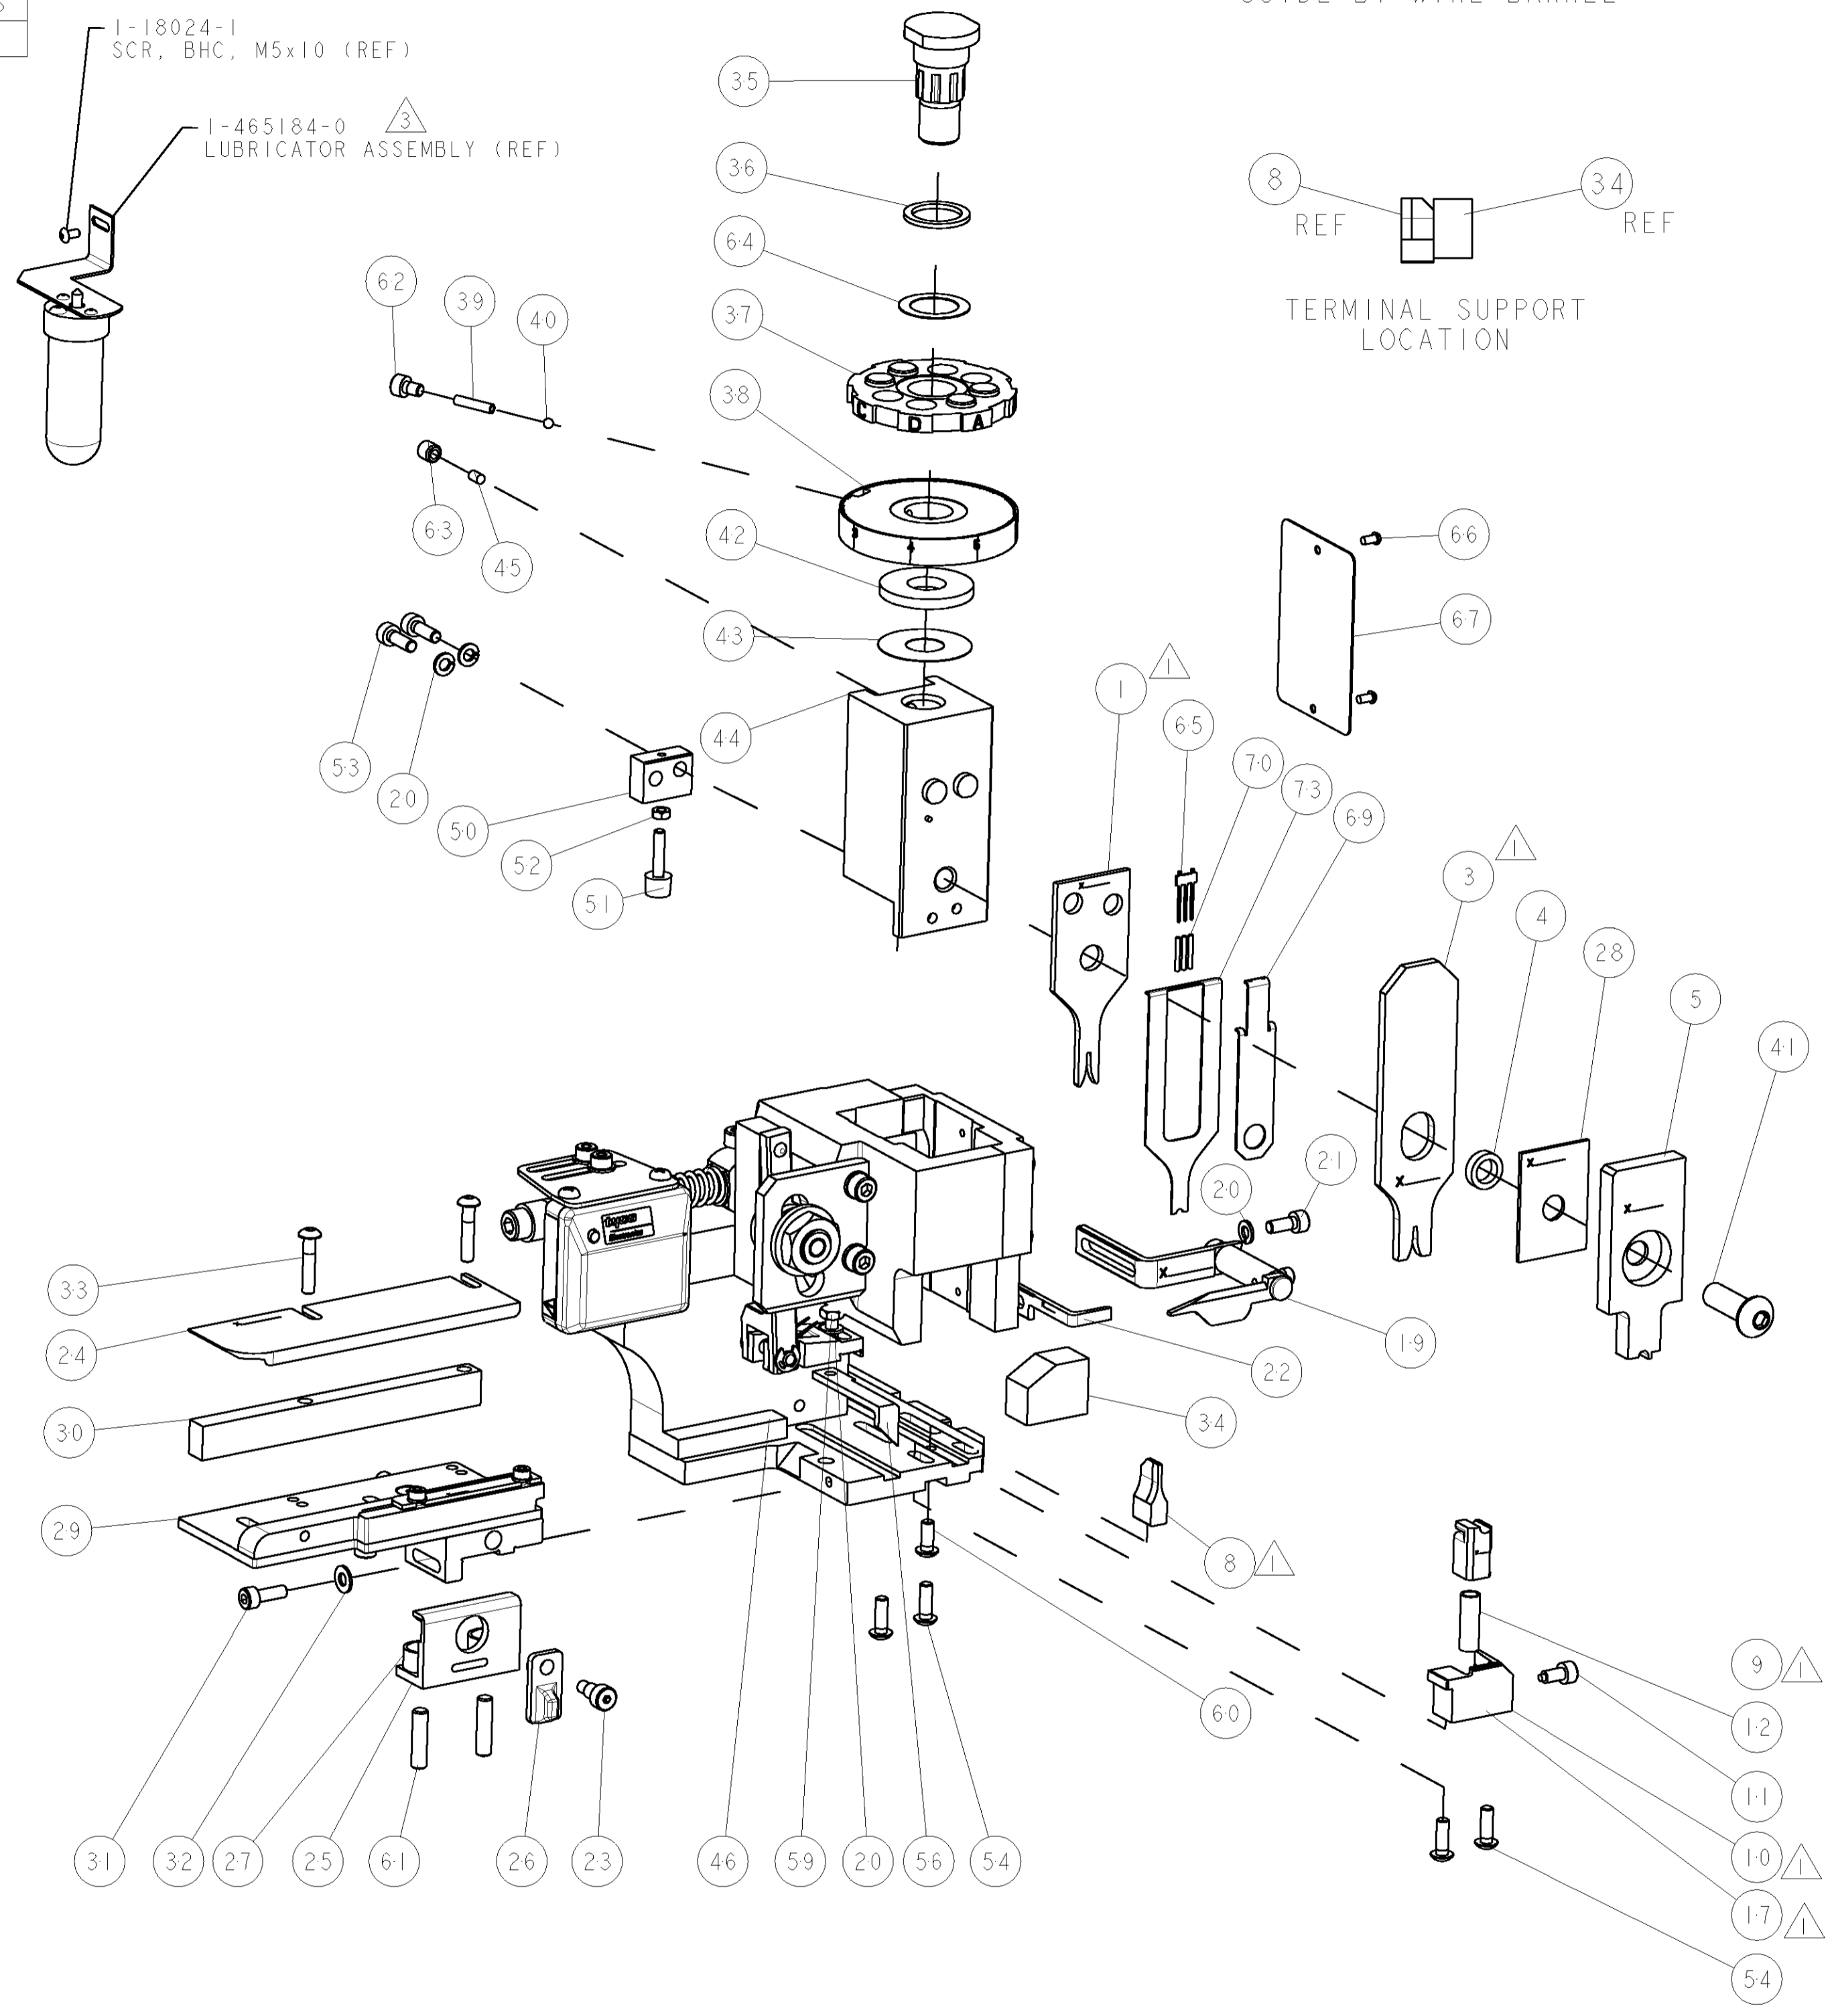

PART NUMBER	REV	TERMINATOR	FEED TYPE	DESCRIPTION
1426573-1	A	LEADMAKER	MECH POST FEED	CUTS CARRIER
1426573-2	A	BENCH	MECH PRE FEED	CUTS CARRIER
1426573-6	A	LEADMAKER	MECH POST FEED	CONTINUOUS CARRIER
7-1426573-1	A	LEADMAKER	MECH POST FEED	-1 AND SPARE PARTS
7-1426573-2	A	BENCH	MECH PRE FEED	-2 AND SPARE PARTS
7-1426573-6	A	LEADMAKER	MECH POST FEED	-6 AND SPARE PARTS
7-1426573-7	A	-	-	SPARE PARTS KIT

TYCO PN	MANUF PN		
1572838-1	7116-1670-02	-	-

WIRE SIZE	CRIMP HEIGHT	PINPN & LENGTH [IN]
0.50mm ²	1.00 ±0.03 [0.039 ±0.001 IN]	9-354778-7 [0.2980]
0.30mm ²	0.92 ±0.03 [0.036 ±0.001 IN]	354779-4 [0.3010]

- △ RECOMMENDED SPARE PARTS.
- 2. GREASE RAM, CAM, CAM FOLLOWER AND FEED ROD LIGHTLY.
- △ CERTAIN TERMINALS REQUIRE LUBRICATION. REFER TO THE APPLICATOR INSTRUCTION SHEET FOR MORE INFORMATION.
- 4. LUBRICATE DAILY PER THE APPLICATOR INSTRUCTION SHEET SUPPLIED WITH THE APPLICATOR.

QTY	REV	DESCRIPTION	ITEM NO
84			84
83			83
82			82
81			81
80			80
79			79
78			78
77			77
76			76
75			75
74			74

QTY	REV	DESCRIPTION	ITEM NO
1	2	7-1424909-2	3
1	2	5-568176-3	1

QTY	REV	DESCRIPTION	ITEM NO
1	2	7-1424909-2	3
1	2	5-568176-3	1