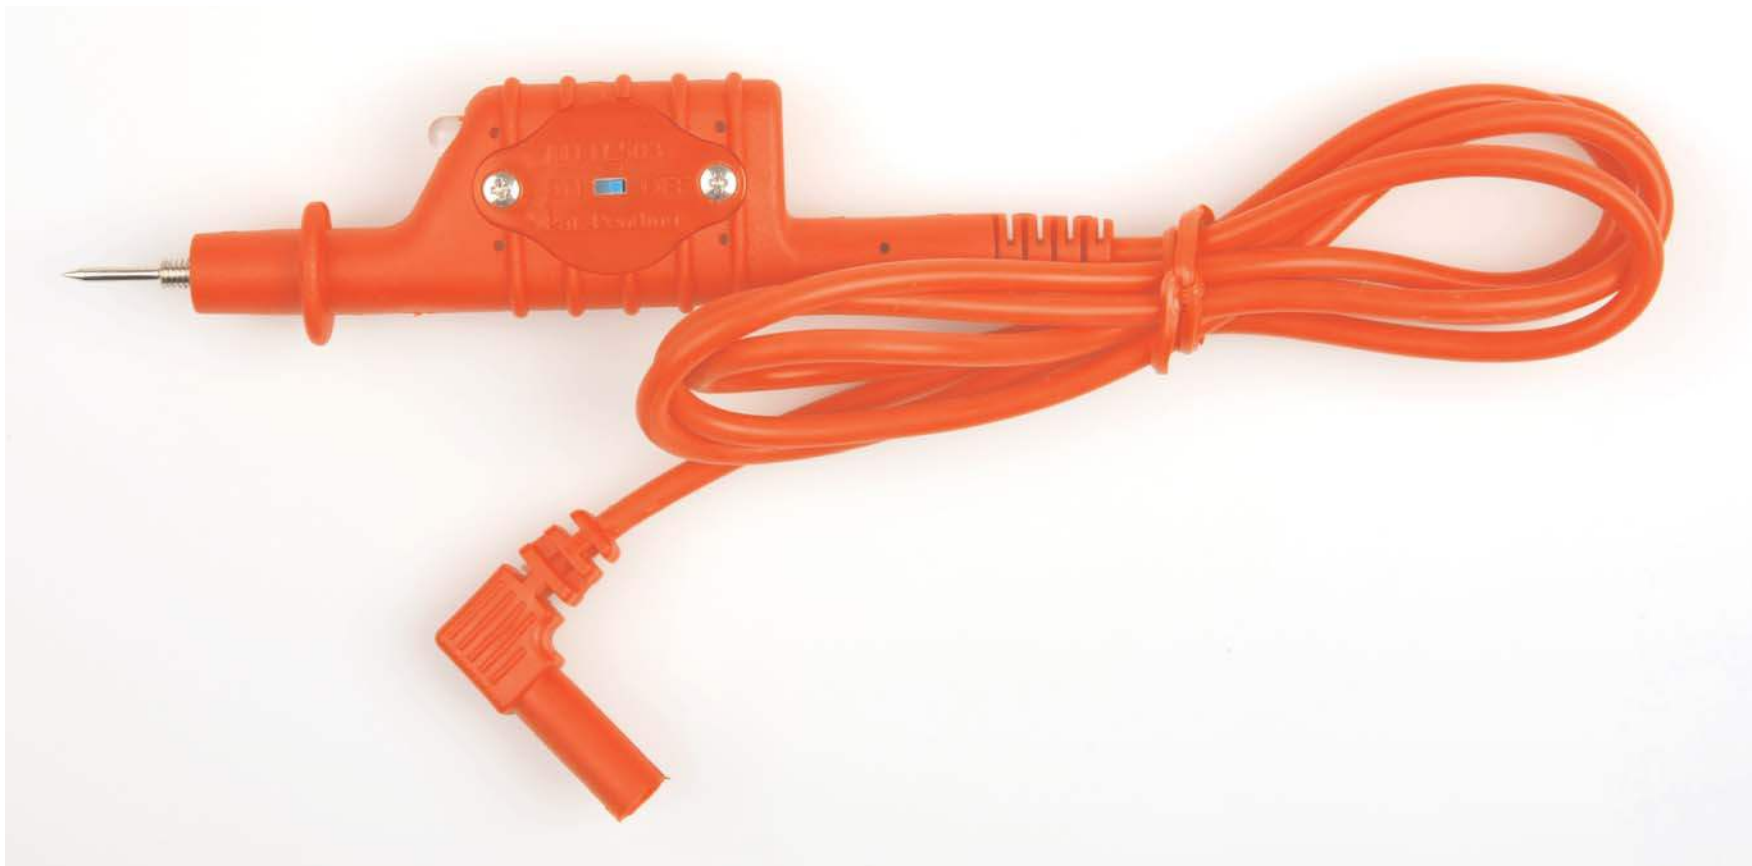

A035 LIGHTED TEST LEAD

Voltage / Amperage Rating

Maximum Voltage: 1000V
Maximum Amperage: 10mA

Copyright © 2008 Test Products International, Inc.

Agency Listing

Cul us 61010
IEC 61010

Category Rating

CAT III 1000V

Insulation Material

Silicone

Dimensions

Lead Length: 1080.00mm
Prod Length: 16.00mm
Jaw Opening:

Type

0.16" (4.0mm)
Shutter Plug