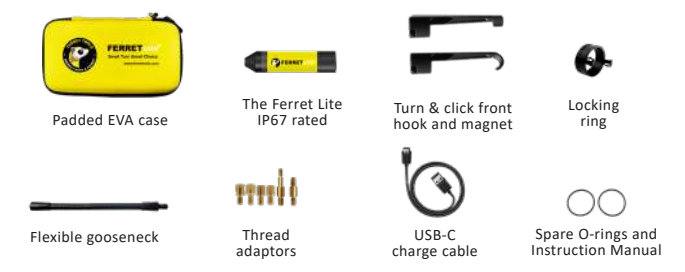

- Built-in WiFi hotspot, wireless and rechargeable
- Wireless range of up to 50' (15m) using a glow rod/fish stick (It's not tethered like a traditional borescope)
- Digital zoom allows for close up viewing
- High resolution 720p HD real time streaming
- Bright white LEDs for visibility in complete darkness
- Always up viewing mode for intuitive inspections
- Record photos & videos to your smart device with the free and easy to use App
- Includes hook, magnet, gooseneck, thread adaptors

www.ferrettools.com

NEW RANGE

FERRET LITE

The Ferret Lite is a general purpose high quality inspection camera that gives eyes inside hard to reach locations. If you like to keep things simple & don't need all the bells and whistles, the Ferret Lite is the ideal cost-effective solution to help on the job or at home.

FEATURES:

- Built-in WiFi hotspot, wireless & rechargeable**
Provides a high resolution live stream with a wireless range of up to 50' (15m)
- Free & easy to use app**
Easy to use, intuitive Free Ferret App allows control over the camera
- 720p HD Streaming**
Crisp clear images with 720p high resolution provides
- Digital Zoom Function**
View objects closer with the Ferret App digital zoom
- Adjustable bright white LEDs**
Bright white LEDs help investigate, locate, diagnose & fix problems
- NEW Ferret always up viewing mode**
In the Ferret App setting screen select to have the image view either normal mode or always up mode

FERRET LITE KIT INCLUDES:

FERRET PRO

The Ferret Pro is a professional and durable inspection tool, designed and engineered with award-winning features to help provide easier, faster & safer visual inspections. If you need to locate and pull in cabling inside enclosed spaces then the Ferret Pro is the perfect tool. Ideal for any electrician.