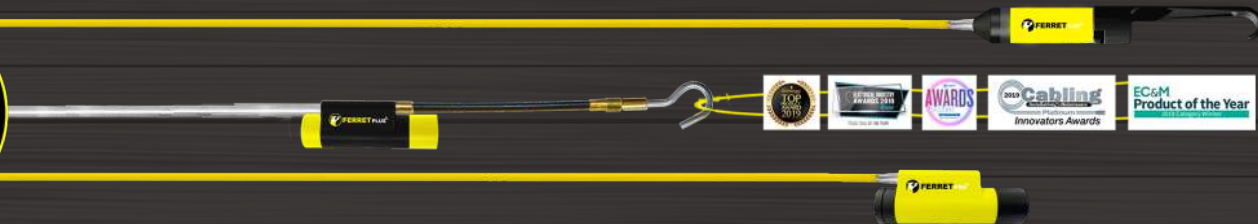

FERRET PLUS KIT INCLUDES: