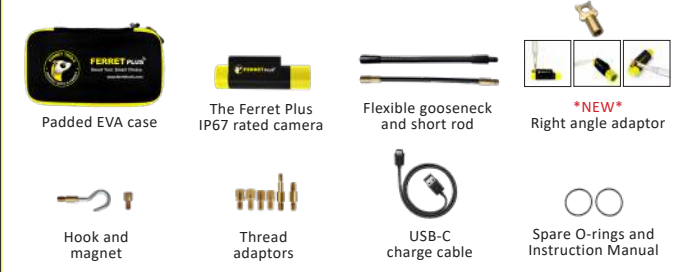

FERRET PLUS KIT INCLUDES: