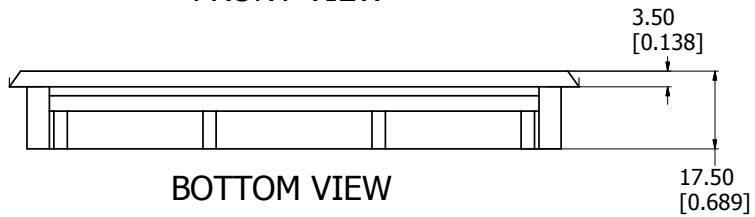

FRONT VIEW

BOTTOM VIEW

MOUNTING OPENING

ISO VIEW WITH HANDLE OPEN

1427K
Handle Material - ABS Plastic
Finish - Tray - Black Plastic
- Handle - Grey Plastic
Hardware
2 Tension Clips
**note handle sold singly