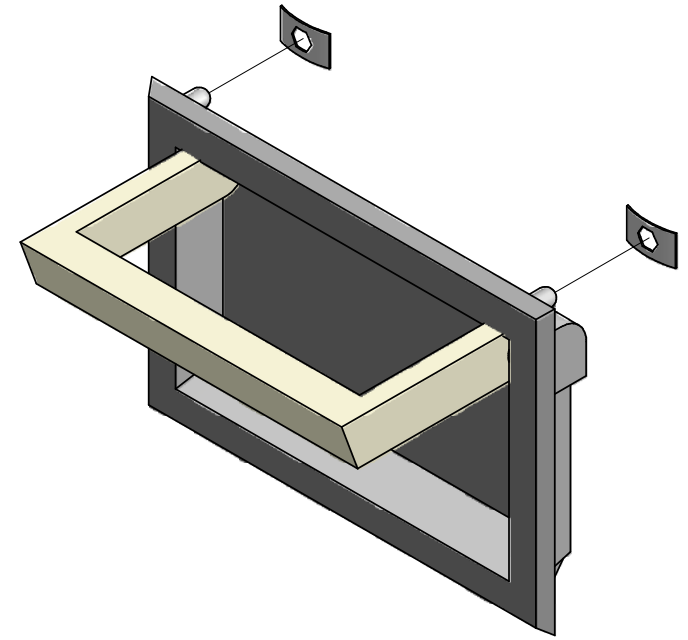

FRONT VIEW

BOTTOM VIEW

MOUNTING OPENING

ISO VIEW WITH HANDLE OPEN

1427K
Handle Material - ABS Plastic
Finish - Tray - Black Plastic
- Handle - Grey Plastic
Hardware
2 Tension Clips
**note handle sold singly

HAMMOND
MANUFACTURING™

1427K