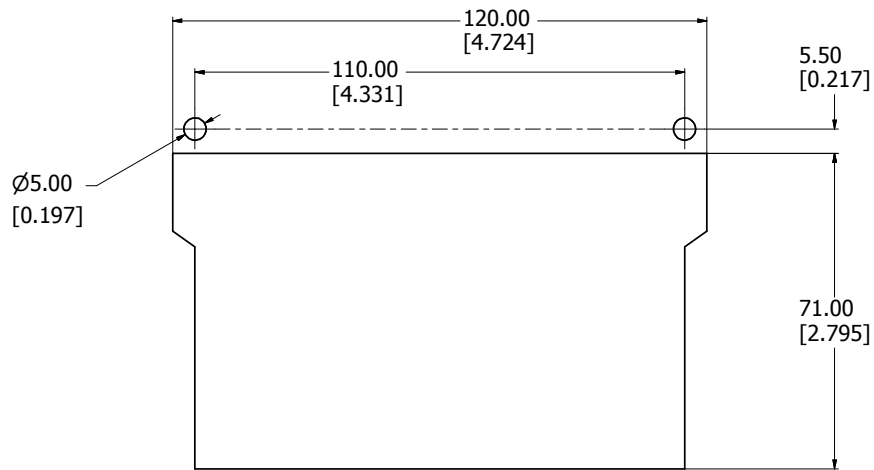

FRONT VIEW

BOTTOM VIEW

MOUNTING OPENING

ISO VIEW WITH HANDLE OPEN

1427K
Handle Material - ABS Plastic
Finish - Tray - Black Plastic
- Handle - Grey Plastic
Hardware
2 Tension Clips
**note handle sold singly