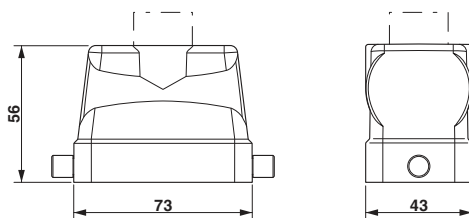

Technical data

Dimensions

Height	56 mm
Width	43 mm
Length	73 mm

Ambient conditions

Schutzart Gehäuse (IP)	IP65
Ambient temperature (operation)	-40 °C ... 125 °C

General

Note	For contact inserts HC-B10, BB18, DD42, M, K8/24
Design	B10
Housing type	Sleeve housings
Locking type	for single locking latch
No. of cable exits	1
Cable exit	Lateral
Screw connection	None
Type of the screw connection	1x M20
Housing material	Aluminum die-cast

Cable gland - HC-K-KV-M20(8-13) - 1690626

Plastic screw connection up to 5 bar, thread length: 8 mm, cable diameter: 8 - 13 mm, WAF 24, screw connection: M20

Housing - HC-B 10-TFL-N-O1STM20S - 1460035

Accessories

Cable gland - HC-M-KV-M20(9-13) - 1690561

Metal screw connection up to 5 bar, thread length: 6 mm, cable diameter: 9 - 13 mm, WAF 22, screw connection: M20

Cable gland - HC-M-KV-M20(11-16) - 1645998

Metal screw connection up to 5 bar, thread length: 6 mm, cable diameter: 11 - 16 mm, WAF 27, screw connection: M20

Cable gland - HC-M-KV-M20(1ASI) - 1584017

Metal screw connection for an AS-Interface flat-ribbon conductor, thread type M20

Drawings

Dimensioned drawing

Dimensional drawing