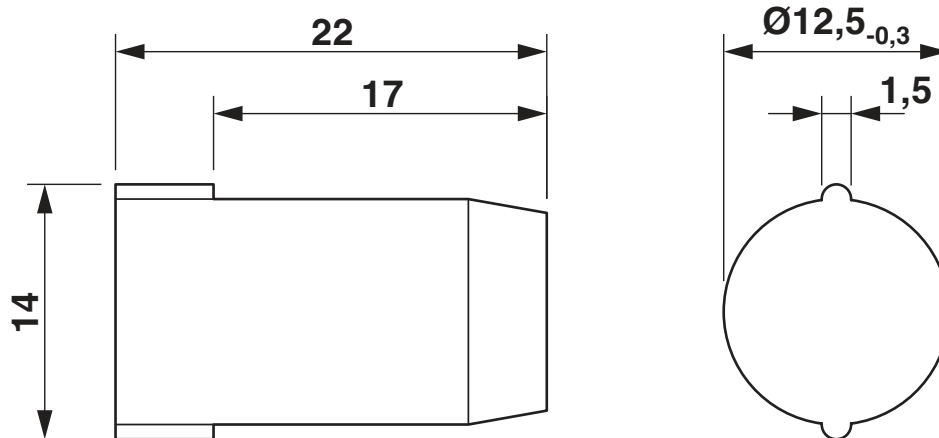

Mounting

Assembly instructions	The head of the sealing plug must still be visible after mounting in the screw connection (see "after mounting" photo).
-----------------------	---

SEALING PLUG 13X22 RD - Closing cap

1400265

<https://www.phoenixcontact.com/us/products/1400265>

Drawings

Dimensional drawing

Dimensional drawing

SEALING PLUG 13X22 RD - Closing cap

1400265

<https://www.phoenixcontact.com/us/products/1400265>