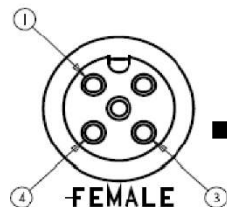

C3C04UXXX

(M12 Cordset, 3 Position, 22 AWG Shielded Female Straight to Free End)

Pin Out		
End 1	Color	End 2
1	Brown	Free End
3	Blue	
4	Black	

- Mueller's C3C04UXXX is an M12 3-pin single ended, shielded instrumentation cable with a straight female connector on one end and free at the other.
- Keyway – A Coding
- Utilizes a 3-conductor 22 AWG PVC-insulated, shielded cable.
- Ratings:
 - Current: 4 A
 - Voltage: 250 V AC/DC
- Material:
 - Coupling Nuts – Nickel Plated Brass
 - Pins/Contacts – Gold Plated Brass
- Length: The "U" in the model number represents unit of measurement.
Either: Meters (M), Feet (F)
- Length: The "XXX" in the model number represents length. Standard lengths are 2, 5, and 10 meters. Any other lengths available upon request.
- Meets Standard: IEC 61076-2-101
- Protection Class: IEC IP68
- RoHS 3 Compliant