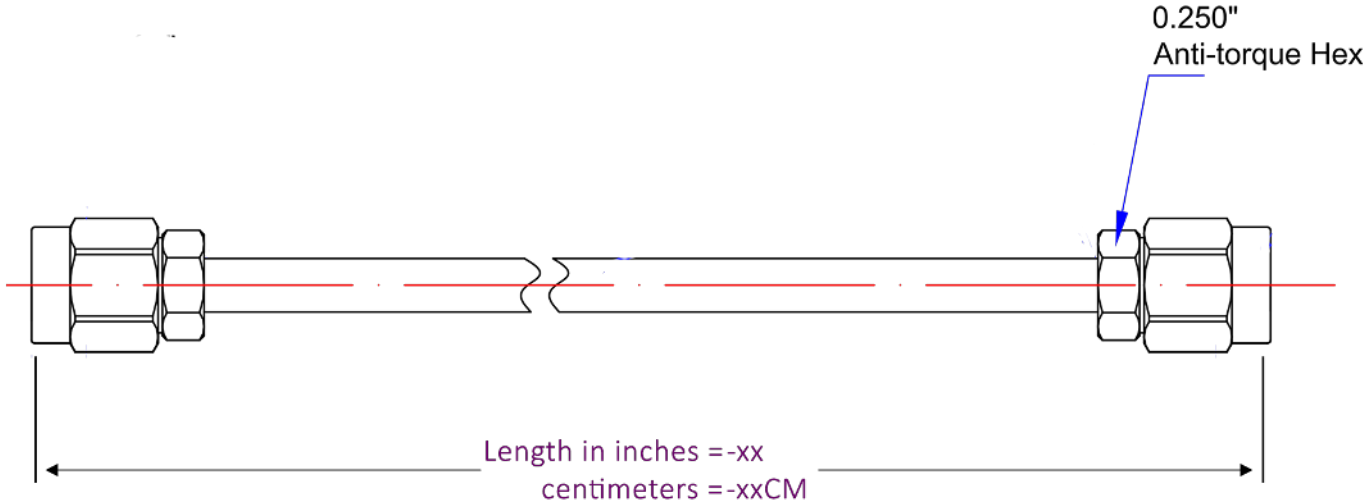

P1CA-SAMSAM-141CJ-36

SMA Male to SMA Male cable assembly using 141CJ Jacketed Conformable Coax, 36 inches long, Operating to 26.5 GHz.

Parameter	Description	Notes
Connector 1 Contact	Gold Plated Brass	
Connector 2	SMA Male	
Connector 2 Coupling Nut	Passivated Stainless Steel	
Connector 2 Body	Gold Plated Brass	
Connector 2 Contact	Gold Plated Brass	
Coax Cable	Jacketed Conformable	
Cable Type	141CJ	
Cable Inner Conductor	SPCW	
Dielectric	PTFE	
Shield	1. Tinned Cu/Sn Braid	
Jacket	FEP	
Coax Diameter	0.17	
Minimum Bend Radius	0.38	
Length	36.0	
RoHS Compliance	Yes	

Drawing

Product Notes