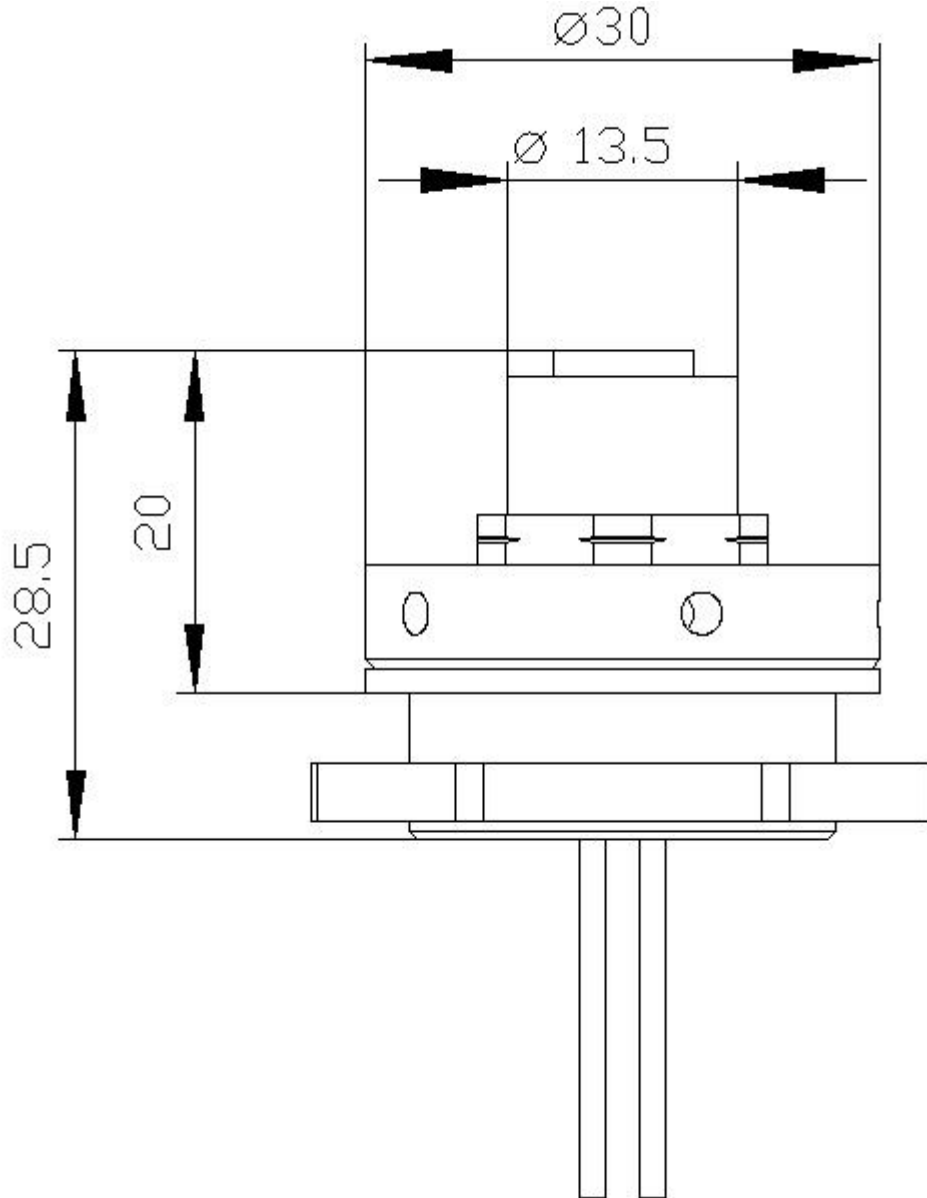

last modified:

5/15/2020