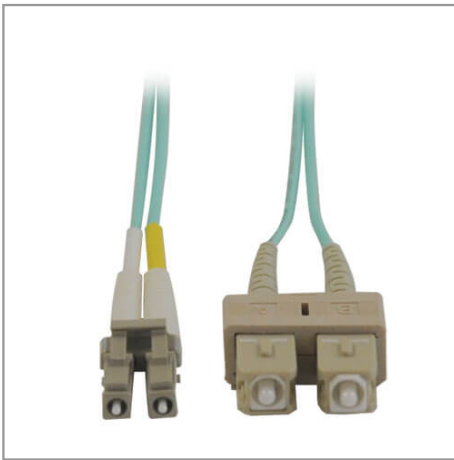

Important Note

OM3 can support 40GBASE-SR4 / 100GBASE-SR10 in applicable parallel optics networks.

10Gb Duplex Multimode 50/125 OM3 LSZH Fiber Patch Cable (LC/SC) - Aqua, 3M (10 ft.)

MODEL NUMBER: **N816-03M**

Highlights

- Designed for 10-Gig Ethernet applications...OM3 Rated
- Backward compatible with existing 50/125 fiber
- Max 10Gb distance of 300 meters @850nm
- Low-Smoke, Zero Halogen (LSZH) Aqua jacket

Package Includes

- 3 meter Duplex Multimode 50/125 Aqua OM3 Fiber Patch Cable, SC/LC

Features

- 10gb Ethernet speed to 300 meters @850nm, OM3 rated
- Use with VCSEL and LED laser light sources
- High-Speed, High-Bandwidth, Low-Cost
- Backward compatible with legacy LAN's
- Ideal for Fibre Channel (SAN) applications
- IEEE 802.3ae and TIA LOMMF compliant

Specifications

OVERVIEW	
UPC Code	037332124838
Technology	Multimode
Optical Mode	OM3
PHYSICAL	
Cable Jacket Color	Aqua
Connector Color	White; Beige
Cable Jacket Material	LSZH

Cable Jacket Rating	OFNR
Clad Diameter (microns)	125
Core Diameter (microns)	50
Number of Fibers	2
Cable Length (ft.)	9.8
Cable Length (m)	2.99
Cable Length (in.)	118.1
Minimum Bend Radius	20 mm (Dynamic); 10 mm (Static)
Shipping Dimensions (hwd / in.)	0.25 x 6.00 x 8.00
Shipping Dimensions (hwd / cm)	0.64 x 15.24 x 20.32
Shipping Weight (lbs.)	0.10
Shipping Weight (kg)	0.05
Fiber Cable Length	3M (9.8 ft)
ENVIRONMENTAL	
Operating Temperature Range	-4° to 140°F (-20° to 60°C)
Storage Temperature Range	-4° to 140°F (-20° to 60°C)
Operating Humidity Range	5% to 85% RH, Non-Condensing
Storage Humidity Range	35% to 65% RH, Non-Condensing
COMMUNICATIONS	
Network Compatibility	1 Gbps (Gigabit); 10 Gbps; 25 Gbps; 40 Gbps; 100 Gbps
Attenuation @ 850NM	3.0 dB/km
Insertion Loss	LC 0.20 dB; SC 0.20 dB
CONNECTIONS	
Side A - Connector 1	SC DUPLEX (MALE)
Side B - Connector 1	LC DUPLEX (MALE)
Endface Polish	PC
FEATURES & SPECIFICATIONS	
Push/Pull Tabs	No
Breakout	No
Trunk	No
STANDARDS & COMPLIANCE	
Product Compliance	RoHS; REACH