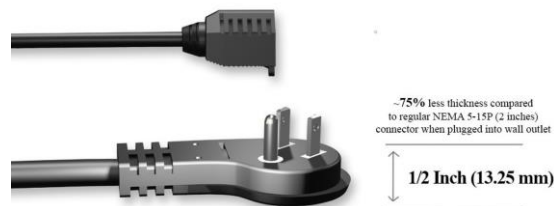

## 3ft Low Profile Angled Power Cord Extension, 16 AWG, 2-Pack M05-113LPA3-2P

### Low Profile Angled NEMA 5-15P to NEMA 5-15R SJT 16 AWG.

- Extend the length of an existing power cord or outlet for more flexibility.
- Perfect design for indoor use in tight space, space-saving flat NEMA 5-15P connector.
- 45° angled 3-prong connector prevents blocking outlet space for other power connection.
- Ideal power supply extension for indoor appliances, computers, HDTV, printers, and more.
- The 16 AWG power cord is fully molded for durability.
- VW-1 105°C (221°F) and FT-2 105°C (221°F) temperature rating.
- UL and cUL listed.
- All relevant materials are complied with RoHS and REACH directives.

Connector A : NEMA 5-15P Low Profile Angled.

Connector B : NEMA 5-15R.

Conductor : SJT 16 AWG. x 3C.

Amp/Voltage Rating : 13A/125V.

Wattage Rating: 1625W.

**without us, you are just not connected! ■**