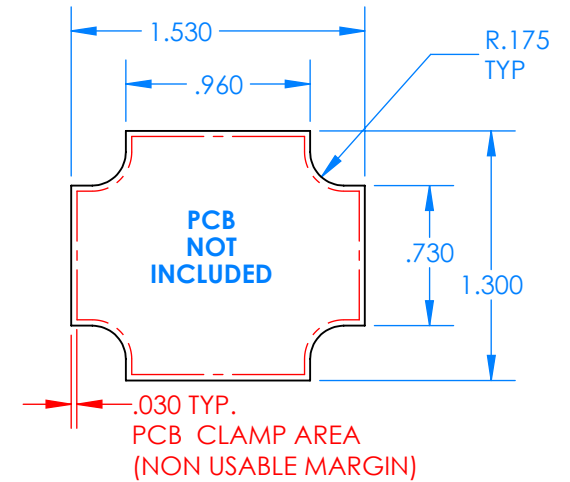

SERPAC BW28A-YY-AS-ZZ

Electronic Enclosures

Enclosure color (YY)

Top-Bottom combinations available

- BK=black
- CL=clear
- TRGY=translucent gray
- TRRD=translucent red

Strap color (ZZ)

- BK=black
- BL=blue
- GM=gunmetal
- NG=neon green
- NO=neon orange
- OR=orange
- YL=yellow
- WH=white

PN	Description
55140A	(1) BW2C Top style A
5515A	(1) BW2C Bottom style A
5517A	(1) BW2AS Small Strap style A
6002	(4) #2 X 3/8" PH HD screw. TORQUE 35-60 in-oz

Watertight enclosure meets or exceeds:
IP67
NEMA 4X, 12, 13