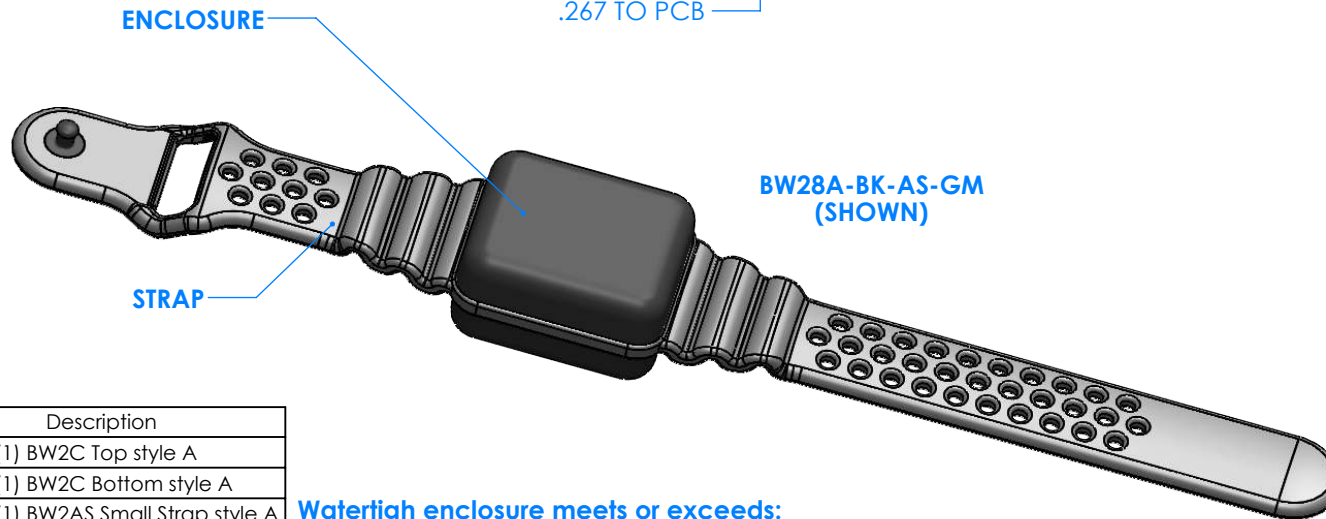

SERPAC BW28A-YY-AS-ZZ

Electronic Enclosures

Enclosure color (YY)

Top-Bottom combinations available

- BK=black
- CL=clear
- TRGY=translucent gray
- TRRD=translucent red

Strap color (ZZ)

- BK=black
- BL=blue
- GM=gunmetal
- NG=neon green
- NO=neon orange
- OR=orange
- YL=yellow
- WH=white

PN	Description
55140A	(1) BW2C Top style A
5515A	(1) BW2C Bottom style A
5517A	(1) BW2AS Small Strap style A
6002	(4) #2 X 3/8" PH HD screw. TORQUE 35-60 in-oz

Watertight enclosure meets or exceeds:
IP67
NEMA 4X, 12, 13