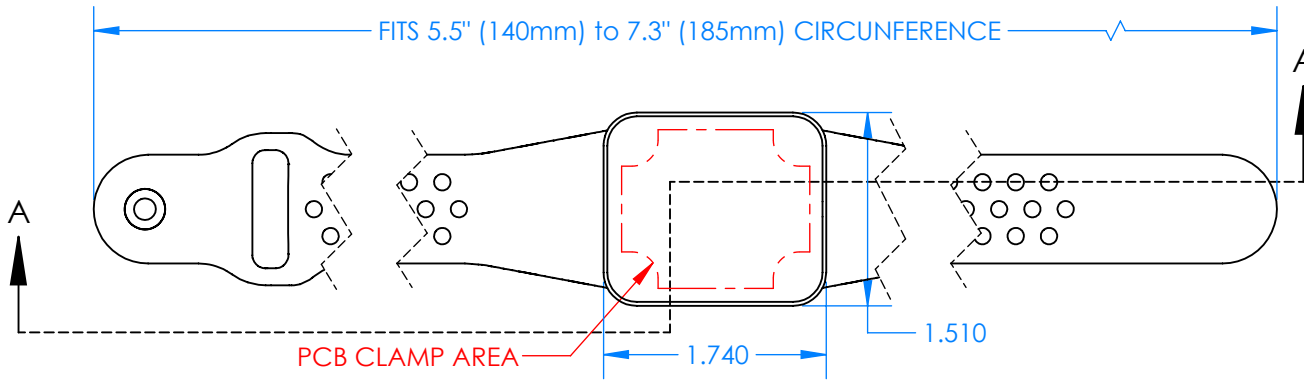

SERPAC BW28A-YY-AS-ZZ

Electronic Enclosures

Enclosure color (YY)

Top-Bottom combinations available

- BK=black
- CL=clear
- TRGY=translucent gray
- TRRD=translucent red

Strap color (ZZ)

- BK=black
- BL=blue
- GM=gunmetal
- NG=neon green
- NO=neon orange
- OR=orange
- YL=yellow
- WH=white

PN	Description
55140A	(1) BW2C Top style A
5515A	(1) BW2C Bottom style A
5517A	(1) BW2AS Small Strap style A
6002	(4) #2 X 3/8" PH HD screw. TORQUE 35-60 in-oz

Watertight enclosure meets or exceeds:
IP67
NEMA 4X, 12, 13