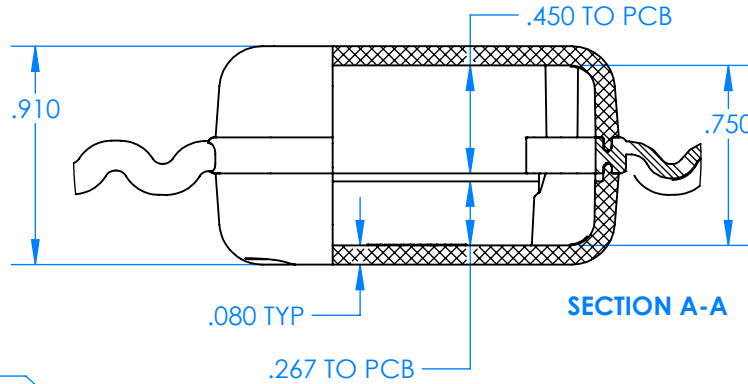

SERPAC BW28A-YY-AS-ZZ

Electronic Enclosures

Enclosure color (YY)

Top-Bottom combinations available

- BK=black
- CL=clear
- TRGY=translucent gray
- TRRD=translucent red

Strap color (ZZ)

- BK=black
- BL=blue
- GM=gunmetal
- NG=neon green
- NO=neon orange
- OR=orange
- YL=yellow
- WH=white

PN	Description
55140A	(1) BW2C Top style A
5515A	(1) BW2C Bottom style A
5517A	(1) BW2AS Small Strap style A
6002	(4) #2 X 3/8" PH HD screw. TORQUE 35-60 in-oz

Watertight enclosure meets or exceeds:
IP67
NEMA 4X, 12, 13