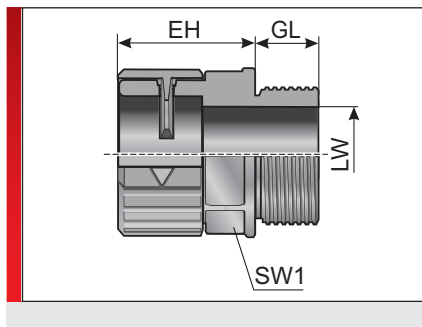

Type MSV (plug-in fitting)

m-fix conduit fitting

PRODUCT INFORMATION

The MSV conduit fittings are made of specially modified polyamide 6. The materials are halogen, phosphor and cadmium-free. The affordable MSV conduit fittings feature the following advantages:

- No parts can get lost, delivered completely assembled
- Cost reduction through simple assembly work, insert conduit and done

- Simple opening mechanism
- Tightness of IP 54 for static and dynamic application, IP 65 with additional mounting of an O-ring

Specification:

- Germanischer Lloyd Type Approval
- EN 45545-2:2013 3x HL3

SPECIFICATIONS

- Fitting: Mod. polyamide PA 6
- IP 54
  IP 65 with sealing ring DR-NBR
- -40 – 110 °C transient / short term
  140 °C
- V0 self-extinguishing

Type	Order No.	Colour	Connecting thread	Suitable for Murrflex	EH mm	GL mm	LW mm	SW 1 mm	Pack qty.
Metric thread									
MSV-M12x1.5/7	83602450	Black	M12x1.5	M10/P07	19.00	13.00	8.00	16.00	50
MSV-M12x1.5/9	83602452	Black	M12x1.5	M12/P09	19.00	13.00	8.00	18.00	50
MSV-M12x1.5/11	83602456	Black	M12x1.5	M16/P11	23.00	13.00	8.00	21.00	50
MSV-M16x1.5/9	83602454	Black	M16x1,5	M12/P09	19.00	13.00	12.00	18.00	50
MSV-M16x1.5/11	83602458	Black	M16x1,5	M16/P11	23.00	13.00	12.00	21.00	50
MSV-M20x1.5/11	83602459	Black	M20x1.5	M16/P11	23.00	14.00	13.50	21.00	50
MSV-M20x1.5/16	83602460	Black	M20x1.5	M20/P16(S)	27.00	14.00	15.00	27.00	50
MSV-M25x1.5/16	83602461	Black	M25x1.5	M20/P16(S)	26.00	14.00	19.00	27.00	50
MSV-M25x1.5/21	83602462	Black	M25x1.5	M25/P21(S)	32.00	14.00	21.00	36.00	50
MSV-M32x1.5/21	83602463	Black	M32x1.5	M25/P21(S)	32.00	14.00	26.00	36.00	50
MSV-M32x1.5/29	83602464	Black	M32x1.5	M32/P29(S)	34.00	14.00	27.00	40.00	25
MSV-M40x1.5/29	83602465	Black	M40x1.5	M32/P29(S)	34.00	14.00	32.00	40.00	25
MSV-M40x1.5/36	83602466	Black	M40x1.5	M40/P36(S)	38.00	16.00	34.00	49.00	10
MSV-M50x1.5/36	83602467	Black	M50x1.5	M40/P36(S)	37.50	16.00	40.00	49.00	10
MSV-M50x1.5/48	83602468	Black	M50x1.5	M50/P48(S)	39.00	16.00	44.00	60.00	10
MSV-M63x1.5/48	83602469	Black	M63x1.5	M50/P48(S)	38.50	16.00	52.00	60.00	10
MSV-M12x1.5/7	83602410	Grey	M12x1.5	M10/P07	19.00	13.00	8.00	16.00	50
MSV-M12x1.5/9	83602412	Grey	M12x1.5	M12/P09	19.00	13.00	8.00	18.00	50
MSV-M12x1.5/11	83602416	Grey	M12x1.5	M16/P11	23.00	13.00	8.00	21.00	50
MSV-M16x1.5/9	83602414	Grey	M16x1,5	M12/P09	19.00	13.00	12.00	18.00	50
MSV-M16x1.5/11	83602418	Grey	M16x1,5	M16/P11	23.00	13.00	12.00	21.00	50
MSV-M20x1.5/11	83602419	Grey	M20x1.5	M16/P11	23.00	14.00	13.50	21.00	50
MSV-M20x1.5/16	83602420	Grey	M20x1.5	M20/P16(S)	27.00	14.00	15.00	27.00	50