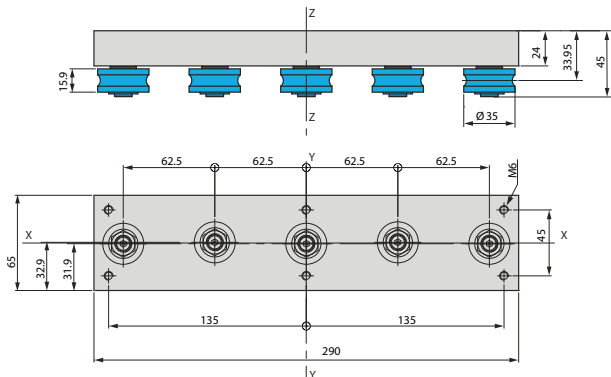

IL 65/5

Cod. Car GCAR0000095

Cod. Profile BPRGD0000017

Cod. Wheels GRUGD0000045 - GRUGD0000066

TECHNICAL FEATURES

Car mass	1.83 Kg	
Twisting moments	Mr	ML
MX moment	343 Nm	49 Nm
MY moment	810 Nm	116 Nm
MZ moment	620 Nm	88.5 Nm
Applicable loads	Cr	Cl
FY load	8813 N	1259 N
FZ load	12200 N	1743 N