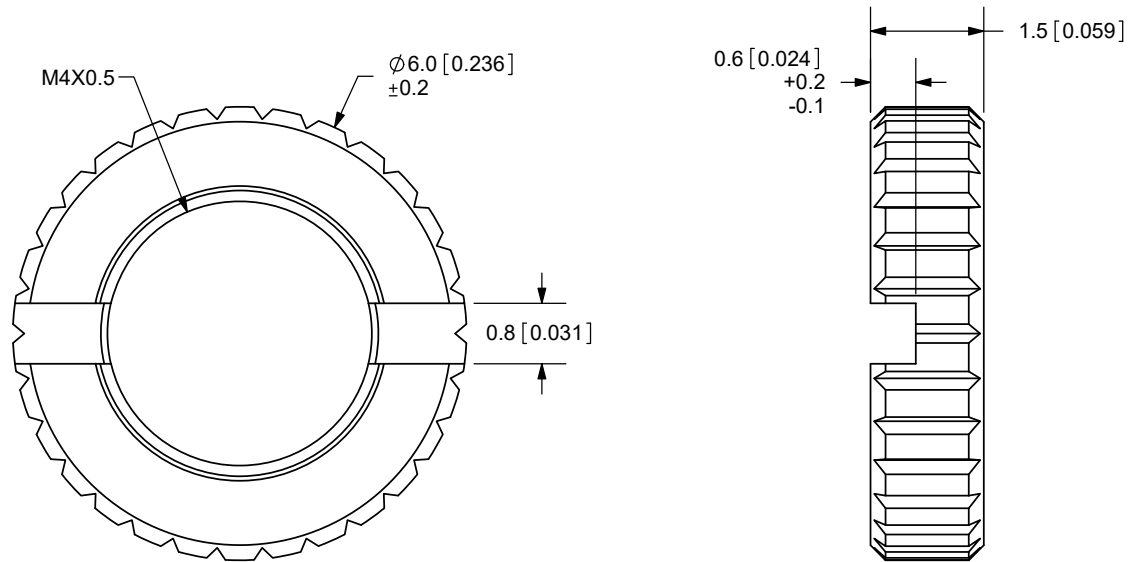

REV.	DESCRIPTION	DATE
A	NEW DRAWING	11/11/2009
B	LOGO, BRAND UPDATE	10/28/2022

TOLERANCE:
 ± 0.1 mm UNLESS OTHERWISE
SPECIFIED

CUI DEVICES
6405 SW Rosewood St, Suite C
Lake Oswego, OR 97035
Phone: 877-323-3576
Website: www.cuidevices.com

TITLE: M4X0.5 NUT		REV: B
PART NO. 2.5mm-nut-e		UNITS: MM [INCHES]
DRAWN BY: RDS	APPROVED BY:	SCALE: 10:1

PC FILE NAME:
2.5mm-nut-e

COPYRIGHT 2022 BY CUI DEVICES

	MATERIAL	PLATING	COLOR
NUT	Brass	Nickel	Silver