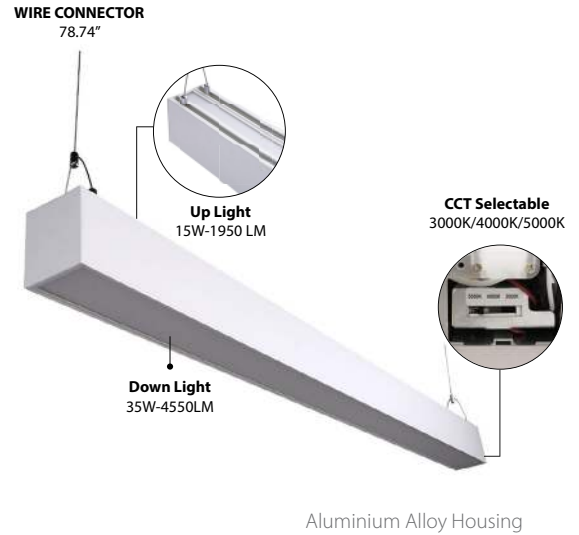

LED EUD4-50W103sw

Linear Class: Suspended up and down

Product Description

This 50-Watt, 4-foot up and down light is a CCT selectable suspension light that is perfect for commercial spaces such as: office buildings, and healthcare facilities where quality light is needed. This light gives a long life of quality and equal light distribution in a variety of commercial spaces, and it offers convenience by allowing you to choose between Soft White (3000K), Bright White (4000K), and Cool White (5000K) all in one unit. Other notable features include: 0-10V dimming, 50,000 hours of life, and operates on a 100-277V line. **Accessories Includes**

Estimated Energy Cost: $6.02 per year

*Note: Design, features and specifications subject to change without notice. Some features may not be available on all models. For more information please visit: www.eurilighting.com or call 1-888-743-5766