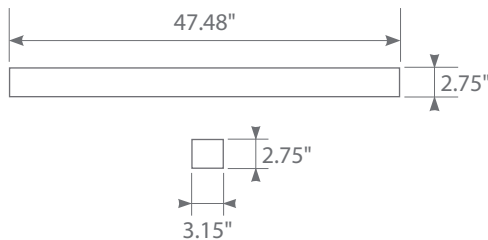

## Specifications

	Lumen Output	Luminous Efficacy	Beam Angle	Input Voltage
<b>Total</b>	6500 lm	130 lm/W	120°	AC120-277 V
<b>Up Light</b>	1950 lm			
<b>Down Light</b>	4550 lm			
CRI	Power Factor	Input Current	CCT	Lamp Lifespan
80	0.9	0.4 A	3000 / 4000 / 5000K	50,000 Hrs.

### Product Dimensions