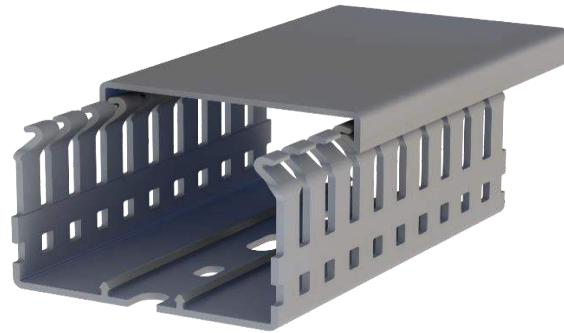

**Klemsan**®

**KKD 6040**

Order		
RAL 7030 - Stone Grey	Thin Slot (4-6)	555 6040

Dimensions	
Length	2.000,00 mm
Width	60,00 mm
Height w/o cover	36,80 mm
Height w/ cover	40,00 mm

Technical Data			
Material	PVC	Package Qty.	18 pcs. x 2 mt.
Inflammability	UL 94 V0	Wire Fill Capacity	60%
Max. Service Temp.	60°C	Min. Service Temp.	-15°C
Max. Operating Temp.	60°C	Min. Operating Temp.	-5°C

Certifications	
<b>Certificate</b>	<b>Standard</b>
CE	EN 50085-2-3
TSE	TS EN 50085-2-3
EAC	GOST R 53313:2009
cULus	UL 1565-C22.2No.18.5-02

Accessories				
Description	Type	Colour	Cat. No.	Qty.
Duct Cutter (Scissor)	KKMR		553230	1
Duct Cutter	KMK 1002		553220	1
Cable Duct Cover	KDK 60	RAL 7030	551052	10 pcs. x 2 mt.
Rivet Setting Tool	SETR	Black	553500	1
Plastic Rivet 6,5 mm	PPE 6,5	Grey	553600	100
Cable Clamp	KKB	Black	553405	10
Wire Retainer	KKT 6040	Black	553355	10
Cable Holder	KKM	Black	553415	10