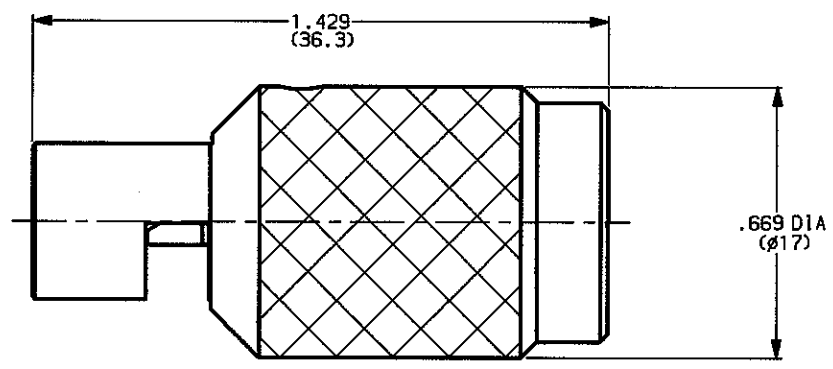

**POINTER GAUGE
FOR CABLE .141 STRIPPING 2.16 Long**

POINTER GAUGE

Spare blade pack number
R 282 056 118

DIMENSIONS AFTER STRIPPING AND POINTING.

NOTE : INSTRUCTIONS FOR USE ARE INCLUDED WITH THE TORQUE LIMITER.