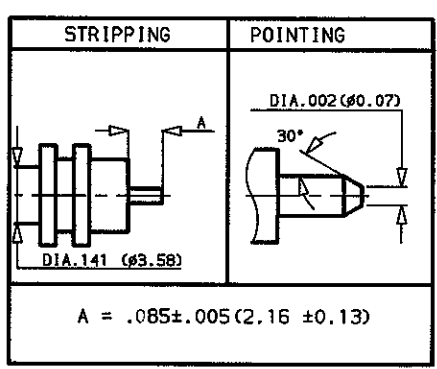

**POINTER GAUGE
FOR CABLE .141 STRIPPING 2.16 Long**

POINTER GAUGE

Spare blade pack number
R 282 056 118

DIMENSIONS AFTER STRIPPING AND POINTING.

NOTE : INSTRUCTIONS FOR USE ARE INCLUDED WITH THE TORQUE LIMITER.