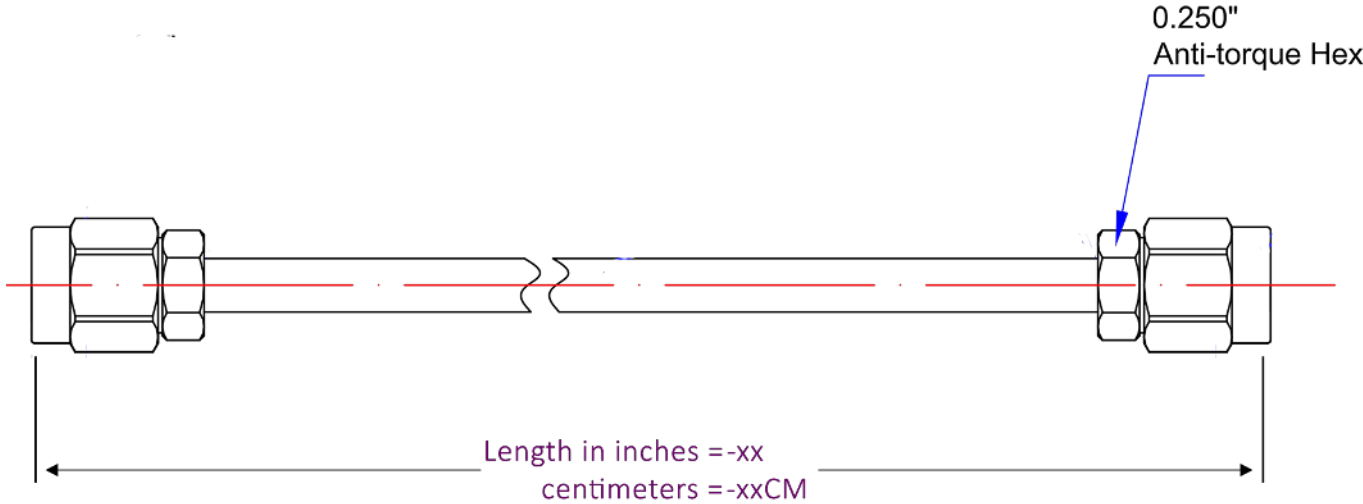

P1CA-SAMSAM-141CJ-24

SMA Male to SMA Male cable assembly using 141CJ Jacketed Conformable Coax, 24 inches long, Operating to 26.5 GHz.

Parameter	Description	Notes
Connector 1 Contact	Gold Plated Brass	
Connector 2	SMA Male	
Connector 2 Coupling Nut	Passivated Stainless Steel	
Connector 2 Body	Gold Plated Brass	
Connector 2 Contact	Gold Plated Brass	
Coax Cable	Jacketed Conformable	
Cable Type	141CJ	
Cable Inner Conductor	SPCW	
Dielectric	PTFE	
Shield	1. Tinned Cu/Sn Braid	
Jacket	FEP	
Coax Diameter	0.17	
Minimum Bend Radius	0.38	
Length	24.0	
RoHS Compliance	Yes	

Drawing

Product Notes