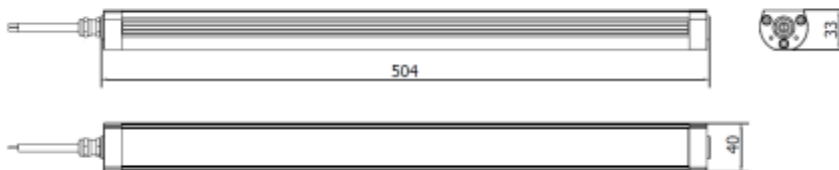

CA0321S0502

COMPACT ALPHA

PRODUCT FEATURES

Power usage	18 W
Power supply	24 Vdc
Light source	LED
Electrical connection	Cable 3m (10ft)
Color temperature	5000K, CRI 80
Luminous flux	1800 lm
Efficiency	100 lm/W
Light beam angle	90°
Housing	Anodized aluminum
Front protection	Tempered glass
Protection index	IP67 (compatible with NEMA TYPE 12)
Impact resistance	IK06
Operating temperature	-20°C to + 45°C (-04°F to +113°F)
Weight	1,00 kg (2,20 lb)
Agency approvals	cURus in compliance with UL2108, CSA C22.2, CE, RoHS
Mounting	CAFX02 Stainless-Steel Brackets

NOTE: Installation Height: 1m