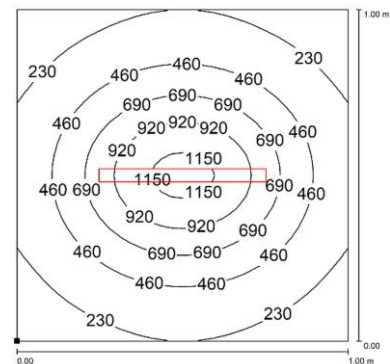

CA0321S0502

COMPACT ALPHA

PRODUCT FEATURES

Power usage	18 W
Power supply	24 Vdc
Light source	LED
Electrical connection	Cable 3m (10ft)
Color temperature	5000K, CRI 80
Luminous flux	1800 lm
Efficiency	100 lm/W
Light beam angle	90°
Housing	Anodized aluminum
Front protection	Tempered glass
Protection index	IP67 (compatible with NEMA TYPE 12)
Impact resistance	IK06
Operating temperature	-20°C to + 45°C (-04°F to +113°F)
Weight	1,00 kg (2,20 lb)
Agency approvals	cURus in compliance with UL2108, CSA C22.2, CE, RoHS
Mounting	CAFX02 Stainless-Steel Brackets

NOTE: Installation Height: 1m