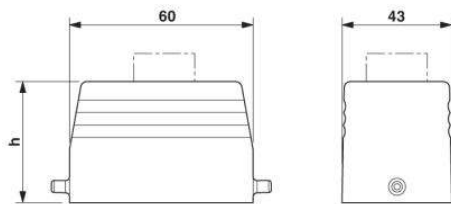

Housing type	Sleeve housings
Locking type	for single locking latch
Cable exit	Lateral
Type of the screw connection	1x Pg21
Pg screw connection	With
Wrench size, union nut	28 mm
External cable diameter	10 mm ... 19 mm
Degree of protection	IP65
Ambient temperature (operation)	-40 °C ... 125 °C
Housing material	Aluminum, die-cast
Housing surface material	Powder-coated, gray
Cable gland material	Nickel-plated brass
Cable seal material	NBR

Certificates / Approvals

Certification

GOST

Diagrams/Drawings

Dimensioned drawing