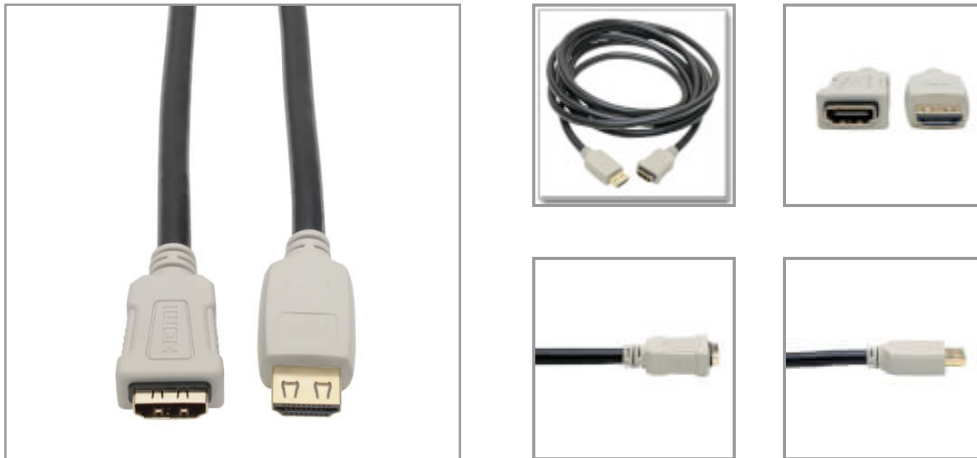

## High-Speed HDMI Extension Cable (M/F) - 4K 60 Hz, HDR, 4:4:4, Gripping Connector, 6 ft.

MODEL NUMBER: P569-006-2B-MF

High-speed cable extends an HDMI audio/video connection up to 6 ft. while supporting 4K resolutions with HDR and 4:4:4 color.

#### 4K HDMI Cable Connects Home Theater or Digital Signage Audio/Video Components

This high-speed HDMI extension cable securely connects HDMI-enabled laptops, tablets, PCs, Blu-ray players, game consoles or satellite/cable TV boxes and HDTVs, HD monitors, projectors or home theater receivers. A special gripping male connector ensures components stay firmly attached to avoid viewing interruptions.

#### High-Speed Extension Cable Expands a Current 4K Connection by 6 ft.

The P569-006-2B-MF extends an existing 15-foot (4.6-meter) 4K HDMI connection an additional 6 feet (1.8 meters) for a total of 21 feet (6.4 meters), while maintaining its original 4K/60Hz resolution. When the total length ranges between 21 feet and 30 feet (9.1 meters), the maximum display resolution drops to 4K/30Hz. Any total length between 30 feet and 60 feet (18.3 meters) finds the maximum resolution drop to 1080p.