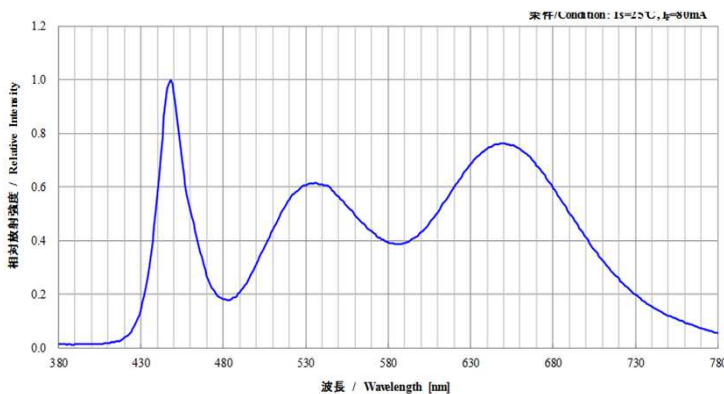

*Performance and specification may revised without prior notice, in accordance to meet the engineering development. It is recommended to confirm the most updated specification before designing. Updated Sept 2014