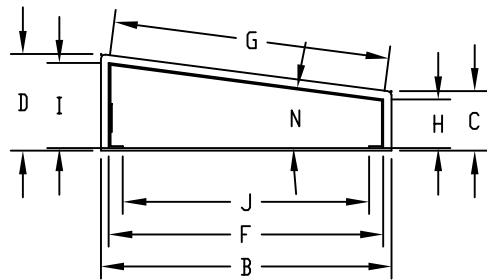

PART NAME

KEYBOARD ENCLOSURE

PART No.

KB-13200 THRU KB-13202

**MATERIAL:**

BASE \_\_\_\_\_ 0.090 THK. ALUMINUM  
 COVER \_\_\_\_\_ 0.050 THK. ALUMINUM

**FINISH:**

BASE \_\_\_\_\_ GRAY TEXTURED  
 COVER \_\_\_\_\_ WHITE (PREPAINTED)  
 FEET \_\_\_\_\_ BLACK

SHIPPED UNASSEMBLED.

SUPPLIED WITH FOUR (4) #6-32 x 0.375 LONG SCREWS AND FOUR (4) SELF-ADHESIVE FEET.

PART No.	A	B	C	D	E	F	G	H	I	J	K	L	M	N
KB-13200	7.218	5.750	1.718	2.468	7.000	5.500	5.547	1.500	2.250	4.625	0.500	0.750	0.750	7°46'
KB-13201	12.844	7.000	1.844	2.750	12.625	6.500	6.562	1.500	2.375	4.750	0.875	1.000	1.500	7°40'
KB-13202	17.468	9.000	1.844	3.000	17.250	8.500	8.578	1.500	2.625	6.750	0.875	1.000	1.500	7°32'