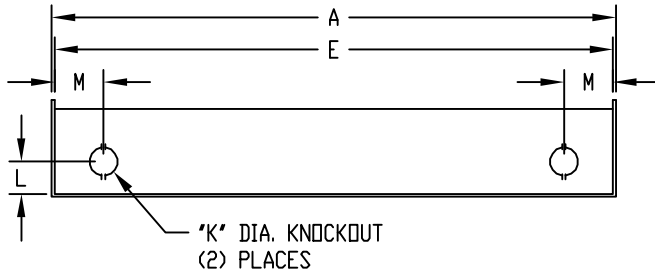

PART NAME

KEYBOARD ENCLOSURE

PART No.

KB-13200 THRU KB-13202

**MATERIAL:**

BASE \_\_\_\_\_ 0.090 THK. ALUMINUM  
 COVER \_\_\_\_\_ 0.050 THK. ALUMINUM

**FINISH:**

BASE \_\_\_\_\_ GRAY TEXTURED  
 COVER \_\_\_\_\_ WHITE (PREPAINTED)  
 FEET \_\_\_\_\_ BLACK

SHIPPED UNASSEMBLED.

SUPPLIED WITH FOUR (4) #6-32 x 0.375 LONG SCREWS AND FOUR (4) SELF-ADHESIVE FEET.

PART No.	A	B	C	D	E	F	G	H	I	J	K	L	M	N
KB-13200	7.218	5.750	1.718	2.468	7.000	5.500	5.547	1.500	2.250	4.625	0.500	0.750	0.750	7°46'
KB-13201	12.844	7.000	1.844	2.750	12.625	6.500	6.562	1.500	2.375	4.750	0.875	1.000	1.500	7°40'
KB-13202	17.468	9.000	1.844	3.000	17.250	8.500	8.578	1.500	2.625	6.750	0.875	1.000	1.500	7°32'