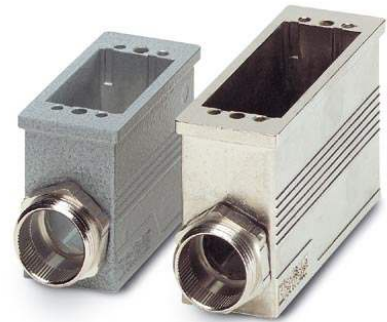

VC-MEMV-K3

Order No.: 1884500

The illustration shows versions, powder-coated and EMC-coated coupling housing

<http://eshop.phoenixcontact.de/phoenix/treeViewClick.do?UID=1884500>

Coupling housing, made of metal, EMC-coated type 3, number of modules 4, cable screw connection Pg21

Height	58 mm
Number of module slots	4
Housing material	Zinc die-cast
Housing surface material	Nickel-plated
Seal material	EPDM, conductive
Ambient temperature (operation)	-40 °C ... 125 °C

Certificates / Approvals

1853997	VC-M-KV-PG21(7-10,5)	Half screw connection Pg21, made of metal, consisting of rubber seal with one hole and one pressure screw, for type 2 - 4 housings, cable [mm] 7 - 10.5
1854006	VC-M-KV-PG21(9-13)	Half screw connection Pg21, made of metal, consisting of rubber seal with one hole and one pressure screw, for type 2 - 4 housings, cable [mm] 9 - 13
1854035	VC-M-KV-PG21(11,5-15,5)	Half screw connection Pg21, made of metal, consisting of rubber seal with one hole and one pressure screw, for type 2 - 4 housings, cable [mm] 11.5 - 13.5
1854048	VC-M-KV-PG21(14-18)	Half screw connection Pg21, made of metal, consisting of rubber seal with one hole and one pressure screw, for type 2 - 4 housings, cable [mm] 14 - 18
1854051	VC-M-KV-PG21(17-20,5)	Half screw connection Pg21, made of metal, consisting of rubber seal with one hole and one pressure screw, for type 2 - 4 housings, cable [mm] 17 - 20.5
1885305	VC-M-KV-PG21(20X 7)	Single screw connection PG21, made of metal, consisting of rubber seal with a long hole and pressure screw, for type 2-4 housings, cable [mm] 20 x 7 mm (for flat-ribbon cable)
1854970	VC-M-KV-PG21- 1X8,5/1X12	Half screw connection Pg21, made of metal, consisting of rubber seal with several holes (1 x 8.5 mm/1 x 12 mm) and one pressure screw, for type 2 - 4 housings