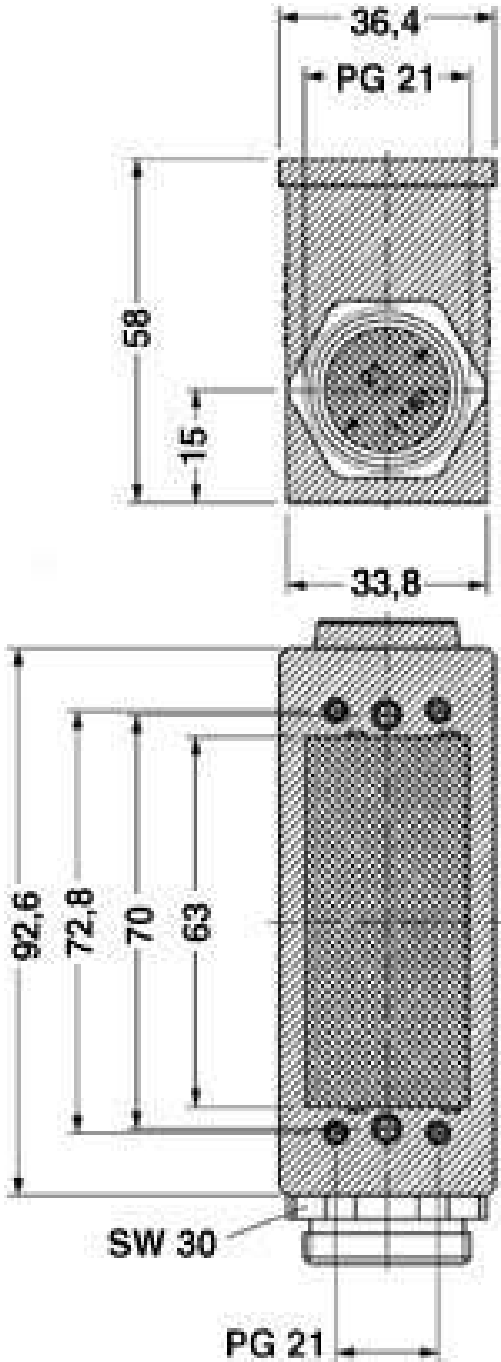

Diagrams/Drawings

Dimensioned drawing