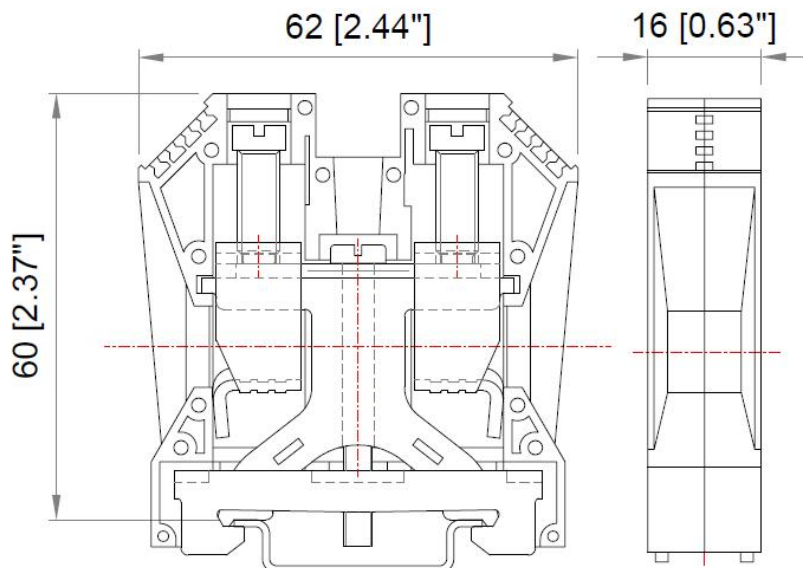

### TECHNICAL DATA / DIMENSIONS

#### Dimensions

Width mm (in.)	16 (0.63)
Length mm (in.)	62 (2.44)
Height mm (in.)	60 (2.36)
Mounting type (EN 60715)	Omega TH35

#### Connection data

Conductor cross-section solid min/max	1.5 / 50 mm <sup>2</sup>
Conductor cross-section stranded min/max	1.5 / 35 mm <sup>2</sup>

AWG min/max	10-1/0 AWG
Max conductor cross-section stranded with ferrule with plastic sleeve	35 mm <sup>2</sup> / L=18 mm
Stripping length	max 13 mm
Screw	M4 – Zinc plated steel
Tightening torque	1.2Nm / 20 Lb-In
Earth Screw	M3.5 – Zinc plated steel
Tightening torque	0.6Nm / 7 Lb-In
Clamp	Zinc plated steel
Metal part	Zinc plated steel

## TECHNICAL DRAWINGS