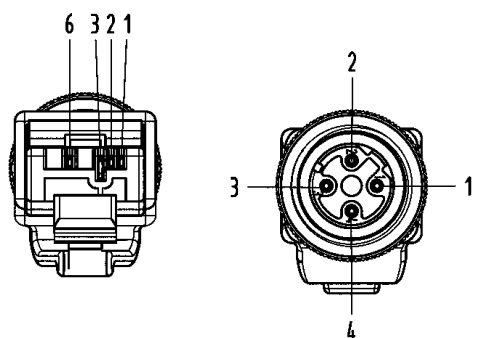

Identification	Part No.	Drawing	Dimensions in mm
----------------	----------	---------	------------------

**Han® M12 to RJ45 (IP20),
overmoulded
System cable, D-coding,
4-wire**
AWG 22/7
trailing PUR

Length: a = 1.5 m
 a = 3.0 m
 a = 5.0 m
 a = 10.0 m
 a = 20.0 m

09 45 700 5023
 09 45 700 5025
 09 45 700 5027
 09 45 700 5051
 09 45 700 5053

**Han® M12 to RJ45,
overmoulded
System cable, D-coding,
4-wire**
AWG 22/7
stranded PVC outdoor

Length: a = 1.5 m
 a = 3.0 m
 a = 5.0 m
 a = 10.0 m
 a = 20.0 m