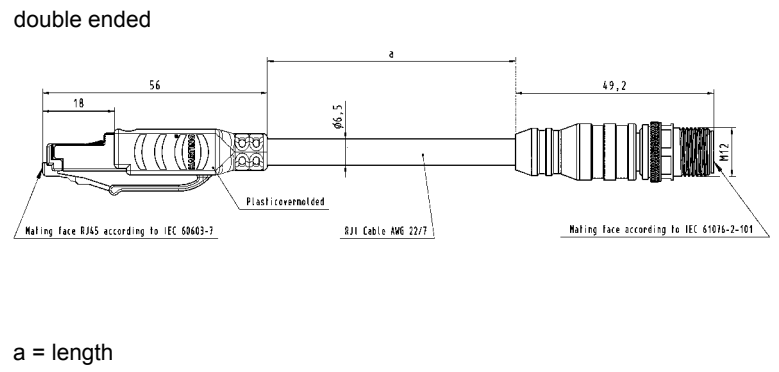

Identification	Part No.	Drawing	Dimensions in mm
----------------	----------	---------	------------------

**Han® M12 to RJ45 (IP20),
overmoulded
System cable, D-coding,
4-wire**
AWG 22/7
trailing PUR

Length: a = 1.5 m
 a = 3.0 m
 a = 5.0 m
 a = 10.0 m
 a = 20.0 m

09 45 700 5023
 09 45 700 5025
 09 45 700 5027
 09 45 700 5051
 09 45 700 5053

**Han® M12 to RJ45,
overmoulded
System cable, D-coding,
4-wire**
AWG 22/7
stranded PVC outdoor

Length: a = 1.5 m
 a = 3.0 m
 a = 5.0 m
 a = 10.0 m
 a = 20.0 m