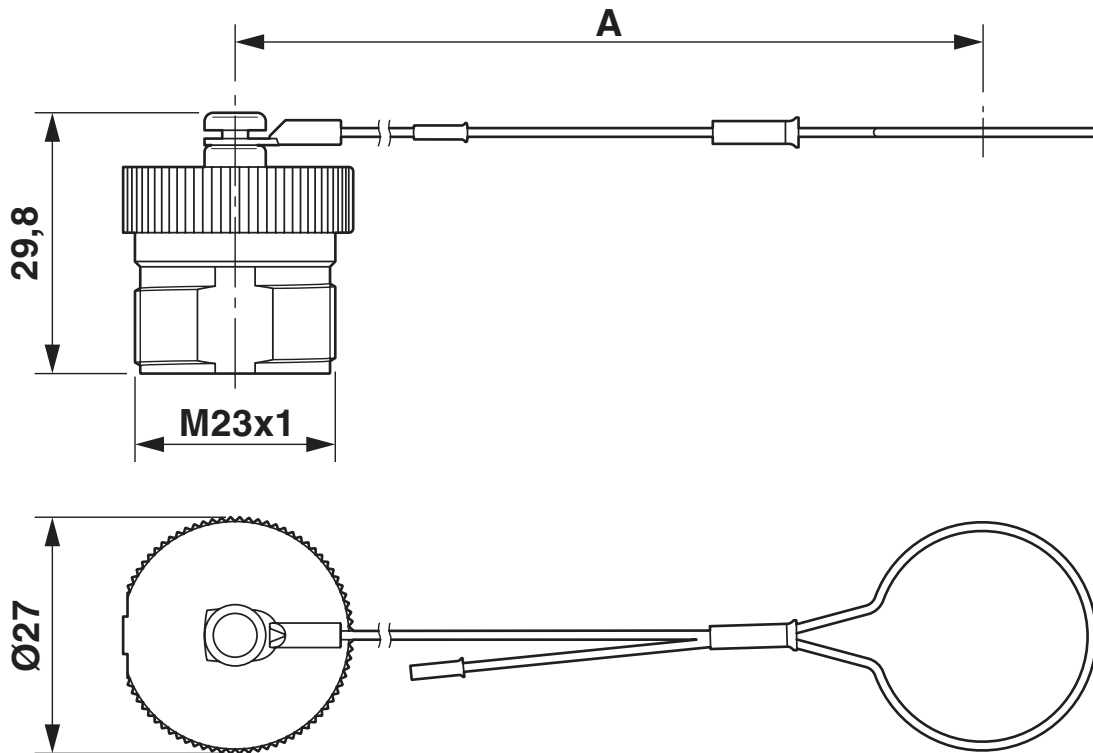

Metal protective cap, degree of protection: IP67, Alternative product in accordance with RoHS II without Exemption 6c (Pb <0.1%) item no.: 1245447

Commercial data

Item number	1627224
Packing unit	1 pc
Minimum order quantity	1 pc
Product key	ABRGAB
Catalog page	Page 182 (C-2-2019)
GTIN	4055626293035
Weight per piece (including packing)	59.8 g
Weight per piece (excluding packing)	59 g
Customs tariff number	74198090
Country of origin	DE

Ambient conditions

Degree of protection	IP67
----------------------	------

CA-Z0077 - Metal protective cap

1627224

<https://www.phoenixcontact.com/pc/products/1627224>

Drawings

Dimensional drawing

Dimension A = 250 mm