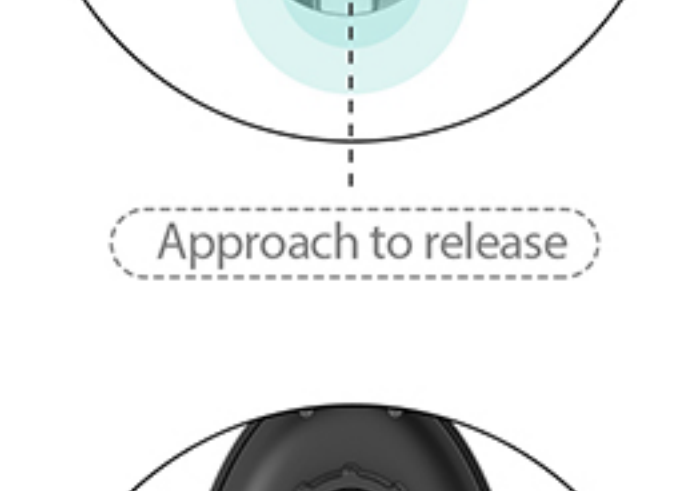

S9 / S9+

10W

IPHONE

XR / XS / XS MAX

7.5W

Automatically Lock and Release

Q7 would automatically lock and start charging when identify your phone. A lithium battery inside enables this even Q7 is outage from the car.

Automatic Lock

Approach to release

Press to release

Strong and Stable Holding

Lock your phone appropriately, firmly hold even on off-road tours.

Discover The Perfect View Angle

360°

360° rotation joint

90°

Navigation

180°

Landscape mode

Multiple Application

Wirelessly charges any Qi-enabled smartphones.

iPhone XR / XS / XS MAX Samsung S9 / S9+ and More

2.5" (76mm)

1.6" (48mm)

Specification

Model	ZDWCCM1		
Output	10W Max	Input	5V / 2A; 9V / 1.67A
Charging Distance	≤ 8mm		
Phone Size Application Range	Wideness: 65mm to 90mm Length: ≤ 150mm	Warranty	24-month limited warranty
Dimensions	4*2.5*1.6 (Inch) 122*76*48 (mm)	Weight	114 g / 4.0 oz