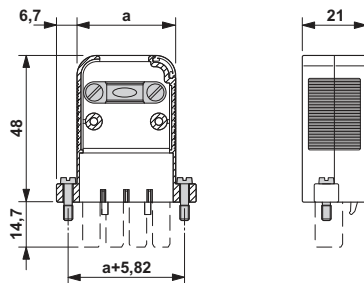

Cable housing - KGG-PC 4/ 4-F - 1837337

Accessories

Marking card for terminal marking - SBS 2,5/7,5 - 1007604

Marking card for terminal marking, Card, white, Unlabeled, Can be labeled with: Plotter, Perforated, Mounting type: Snap into tall marker groove, Snap into flat marker groove, For terminal block width: 2.5 mm, Lettering field: 15 x 7.5 mm

---

Drawings

Dimensioned drawing

© Phoenix Contact 2012 - all rights reserved
<http://www.phoenixcontact.com>