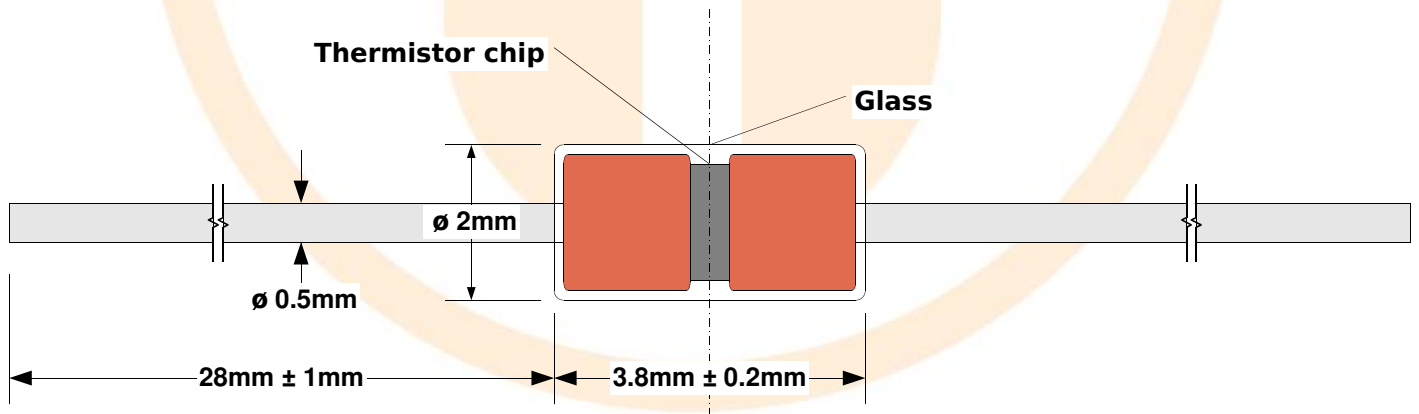

TEWA TEMPERATURE SENSORS

HIGH PRECISION NTC THERMISTORS AND TEMPERATURE SENSORS

Specification of DO-35 NTC Thermistor

PART NUMBER: **TT-DO-2KC2H-1**

No. of pages: 8

Date: **20.02.2019**

Revision: **01**

FEATURES:

Element	DO-35 NTC Thermistor
No-load resistance at 25°C	2 000 Ω
Tolerance at 25°C	$\pm 1\%$
Beta(25/85) Constant	3 400K $\pm 1\%$
Operating temperature range	-40°C ÷ 250°C

DRAWING:

UNITS: [mm]

Tewa Temperature Sensors Ltd.

Przeskok 18,
20-403 Lublin,
Poland

Tel. 00 48 81 532 10 79
website: www.tewa-sensors.com
email: info@tewa-sensors.com