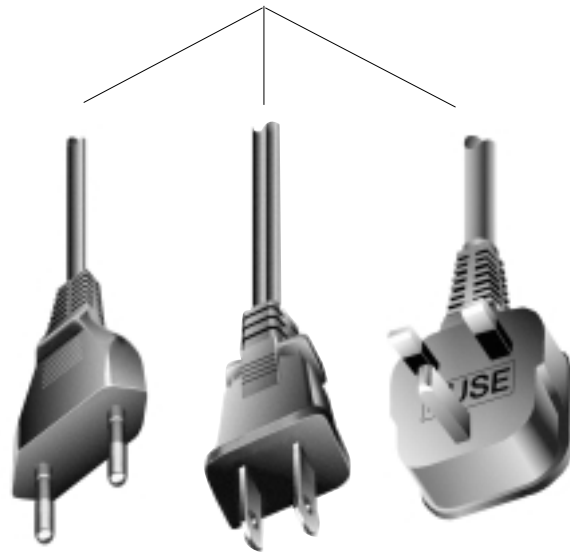

APPLIANCE COUPLERS

Cordsets

IEC / EN 60320-1 / C13, protection class I, pin temperature 70 °C (cold condition)

Medical Grade Standard NEMA 5-15P

IEC/EN 60320-1/C19

North America Standard NEMA 5-15

North America, Europlug, United Kingdom, Schuko Standards
NEMA 1-15P, 5-15P, CEE 7/7, 7/16, BS 1363