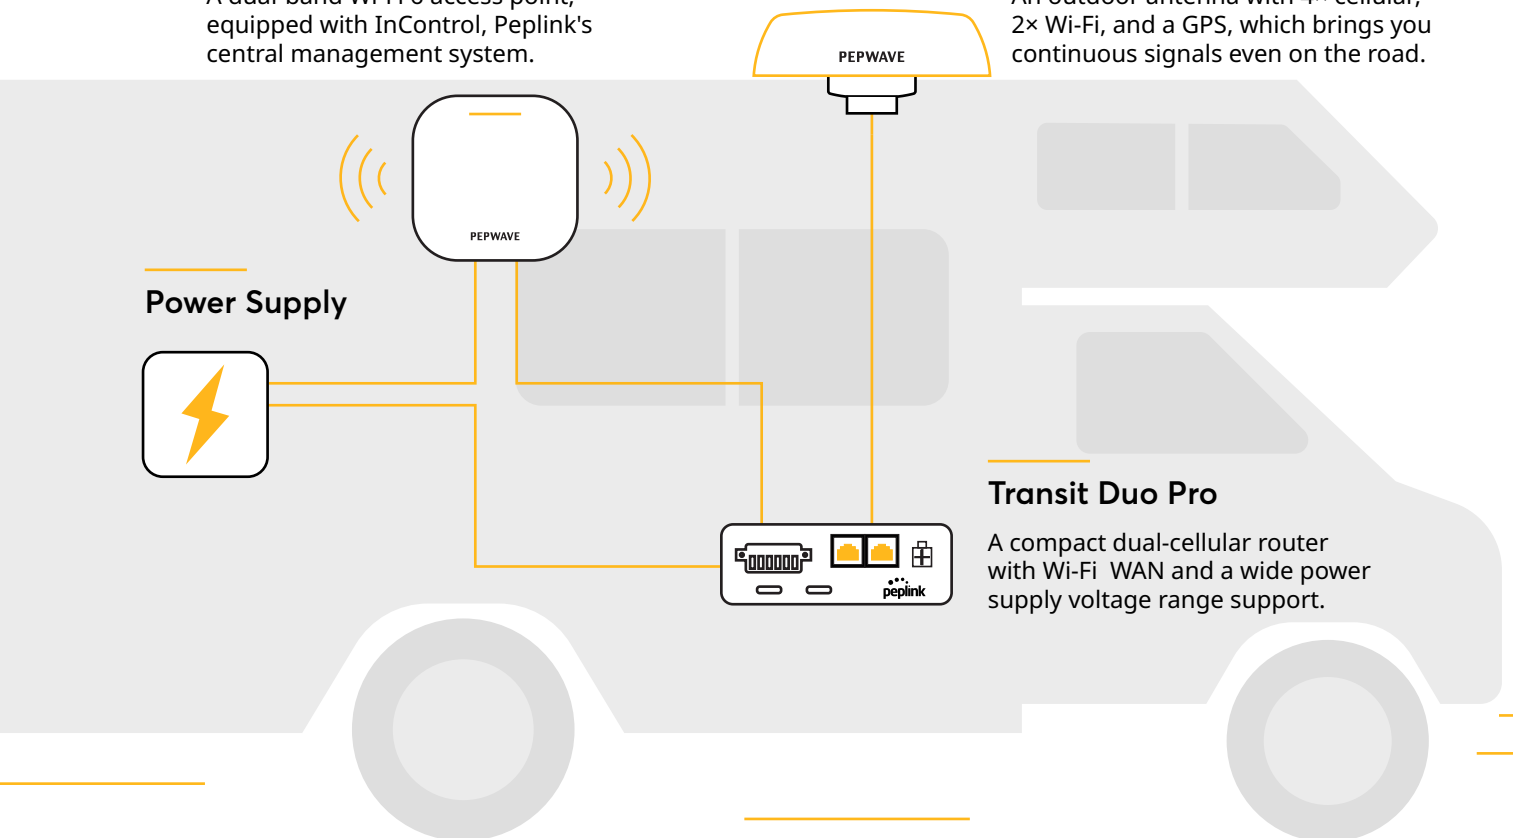

Running applications just got easier!

Want to run third party applications directly with your MAX Transit Duo Pro? Well now you can! With edge computing Docker and Python*, the possibilities are endless!

* Available in firmware 8.3.0.

Recreational Vehicle Application

AP One AX

A dual-band Wi-Fi 6 access point, equipped with InControl, Peplink's central management system.

Mobility 42G

An outdoor antenna with 4x cellular, 2x Wi-Fi, and a GPS, which brings you continuous signals even on the road.

Power Supply

Transit Duo Pro

A compact dual-cellular router with Wi-Fi WAN and a wide power supply voltage range support.

Mobility Antenna

Peplink's powerful antenna series. Perfectly designed for long-range signal reception, it brings you continuous signals within its IP68-rated case wherever you are - indoors, outdoors, or on the go.