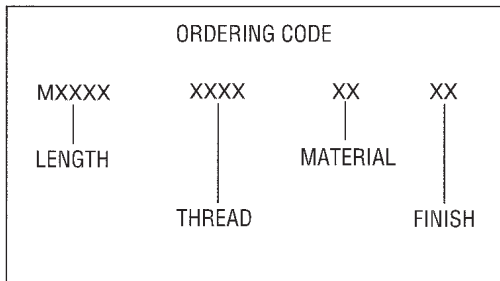

4.5mm ROUND FEMALE STANDOFFS

See page 7M for thread depth chart
 See page 6M for finish codes
 For non-standard parts contact Sales Office

LENGTH	PART NO.
3	M1000
4	M1001
5	M1002
6	M1003
7	M1004
8	M1005
9	M1006
10	M1007
11	M1008
12	M1009
13	M1010
14	M1011
15	M1012
16	M1013
17	M1014
18	M1015

LENGTH	PART NO.
19	M1016
20	M1017
21	M1018
22	M1019
23	M1020
24	M1021
25	M1022
28	M1023
31	M1024
34	M1025
37	M1026
40	M1027
43	M1028
46	M1029
49	M1030
52	M1031

THREAD	CODE
M2.5x0.45	2545
M3x0.5	3005

MATERIAL	CODE	RoHS
Aluminum	AL	YES
Brass	B	YES
Stainless Steel	SS	YES
Steel	S	YES
Nylon	N	YES