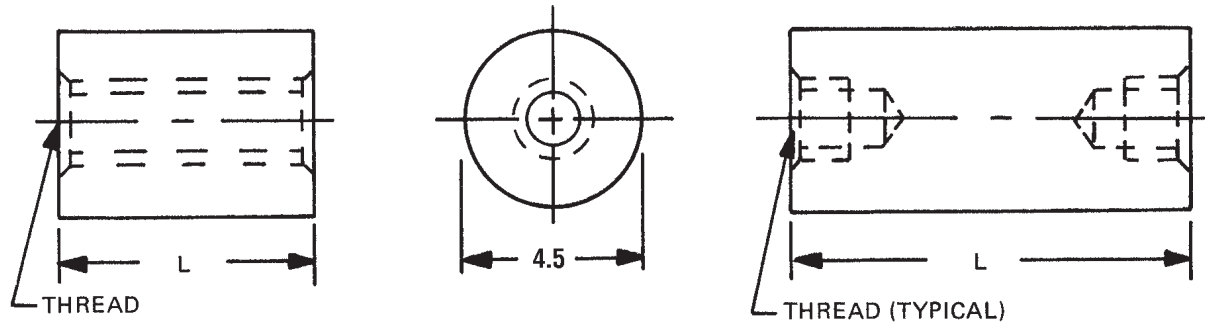

4.5mm ROUND FEMALE STANDOFFS

See page 7M for thread depth chart
 See page 6M for finish codes
 For non-standard parts contact Sales Office

LENGTH	PART NO.
3	M1000
4	M1001
5	M1002
6	M1003
7	M1004
8	M1005
9	M1006
10	M1007
11	M1008
12	M1009
13	M1010
14	M1011
15	M1012
16	M1013
17	M1014
18	M1015

LENGTH	PART NO.
19	M1016
20	M1017
21	M1018
22	M1019
23	M1020
24	M1021
25	M1022
28	M1023
31	M1024
34	M1025
37	M1026
40	M1027
43	M1028
46	M1029
49	M1030
52	M1031

THREAD	CODE
M2.5x0.45	2545
M3x0.5	3005

MATERIAL	CODE	RoHS
Aluminum	AL	YES
Brass	B	YES
Stainless Steel	SS	YES
Steel	S	YES
Nylon	N	YES