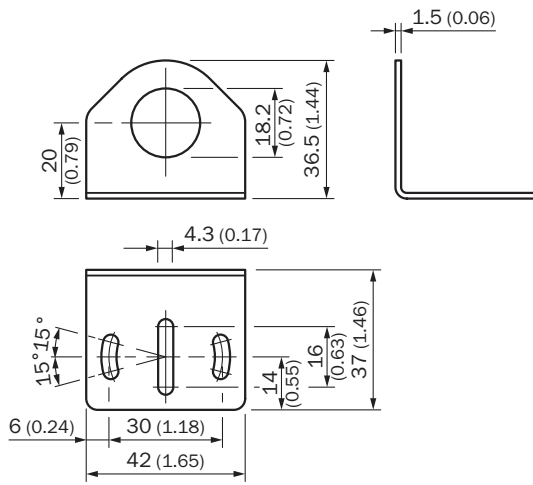

BEF-WN-M18

SICK
Sensor Intelligence.

Ordering information

Type	Part no.
BEF-WN-M18	5308446

Other models and accessories → www.sick.com/

Detailed technical data

Technical specifications

Accessory group	Mounting brackets and plates
Accessory family	Mounting brackets
Suitable for	GR18, V180-2, V18, W15, Z1, Z2
Material	Steel, zinc coated
Items supplied	Without mounting hardware
Description	Mounting bracket for M18 sensors
Specialty	Angled

Dimensional drawing (Dimensions in mm (inch))

SICK AT A GLANCE

SICK is one of the leading manufacturers of intelligent sensors and sensor solutions for industrial applications. A unique range of products and services creates the perfect basis for controlling processes securely and efficiently, protecting individuals from accidents and preventing damage to the environment.