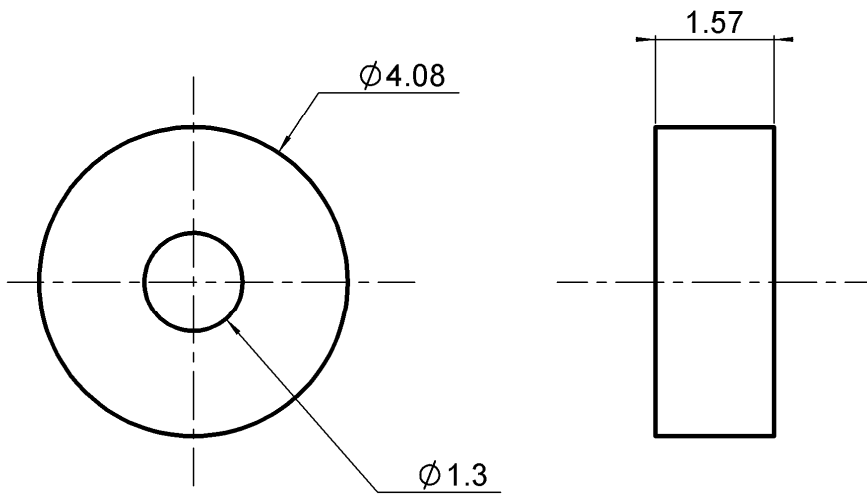

REMOVABLE INSULATOR FOR PANNEL 1.57

R280.467.000

PACK 10

Series : ACC-COAX

SCALE : 1

All dimensions are in mm.

COMPONENTS	MATERIALS	PLATING (µm)
BODY	-	-
CENTER CONTACT	-	-
OUTER CONTACT	-	-
INSULATOR	PTFE	-
GASKET	-	-
OTHERS PARTS	-	-

Operating temperature : -65°/+165 °C

Weight : 0,0400 g

Others characteristics : -

Issue : 1007 A

In the effort to improve our products, we reserve the right to make changes judged to be necessary.