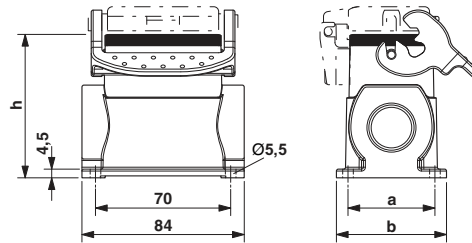

Technical data

Dimensions

Height	52 mm
Width	52 mm
Length	84 mm
Wrench size, union nut	20 mm
External cable diameter	5 mm ... 12 mm

Ambient conditions

Degree of protection of housing (IP)	IP65
Ambient temperature (operation)	-40 °C ... 125 °C

Cable gland - HC-K-KV-M20(8-13) - 1690626

Plastic screw connection up to 5 bar, thread length: 8 mm, cable diameter: 8 - 13 mm, WAF 24, screw connection: M20

Cable gland - HC-M-KV-M20(9-13) - 1690561

Metal screw connection up to 5 bar, thread length: 6 mm, cable diameter: 9 - 13 mm, WAF 22, screw connection: M20

Cable gland - HC-M-KV-M20(11-16) - 1645998

Metal screw connection up to 5 bar, thread length: 6 mm, cable diameter: 11 - 16 mm, WAF 27, screw connection: M20

Cable gland - HC-M-KV-M20(1ASI) - 1584017

Metal screw connection for an AS-Interface flat-ribbon conductor, thread type M20

Drawings

Housing - HC-B 6-SMLD-52/M1M20 - 1586756

Dimensioned drawing

Dimensional drawing; $h = 52$ mm, $a = 40$ mm, $b = 52$ mm