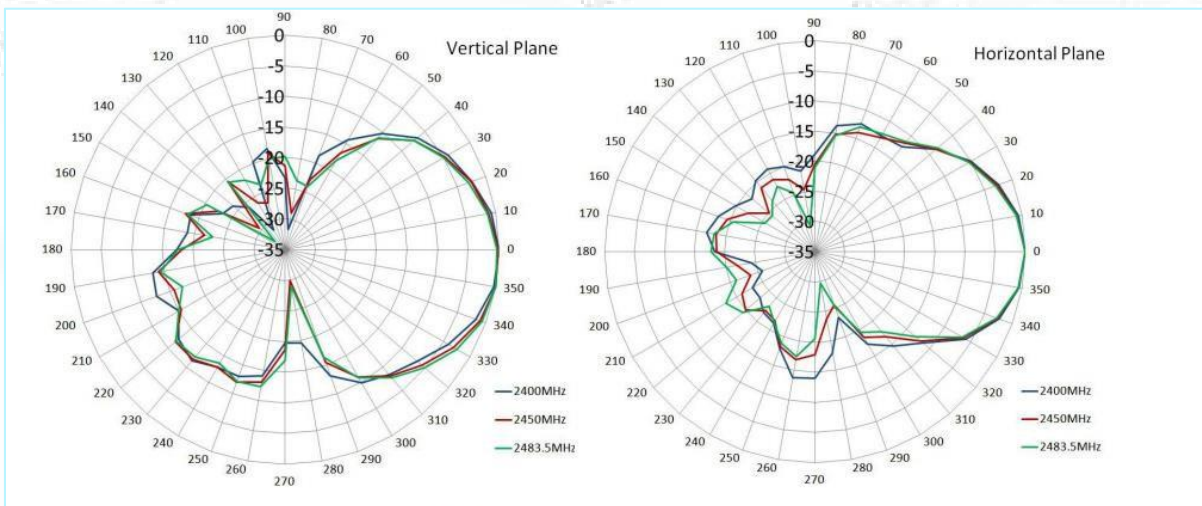

Maswell 4G/3G/WiFi Panel Antenna Outdoor

AN_GSM_916

Mechanical dimension

Maswell 4G/3G/WiFi Panel Antenna Outdoor

Specifications

Item	Specifications	
Antenna	Frequency Range	824~960/1710~2170/2400~2500MHz
	Polarization	Linear
	Gain	6/9/10dBi
	V.S.W.R	<2.0
	Impedance	50Ω
Mechanical	Cable	RG58
	Connector	N/SMA or others
	Material	ABS
	Mounting Method	Screw
Environmental	Operating Temperature	-40℃~+85℃
	Relative Humidity	Up to 95%
	Environmentally Friendly	ROHS Compliant

Maswell 4G/3G/WiFi Panel Antenna Outdoor

Radiation Patterns

Maswell 4G/3G/WiFi Panel Antenna Outdoor

Radiation Patterns