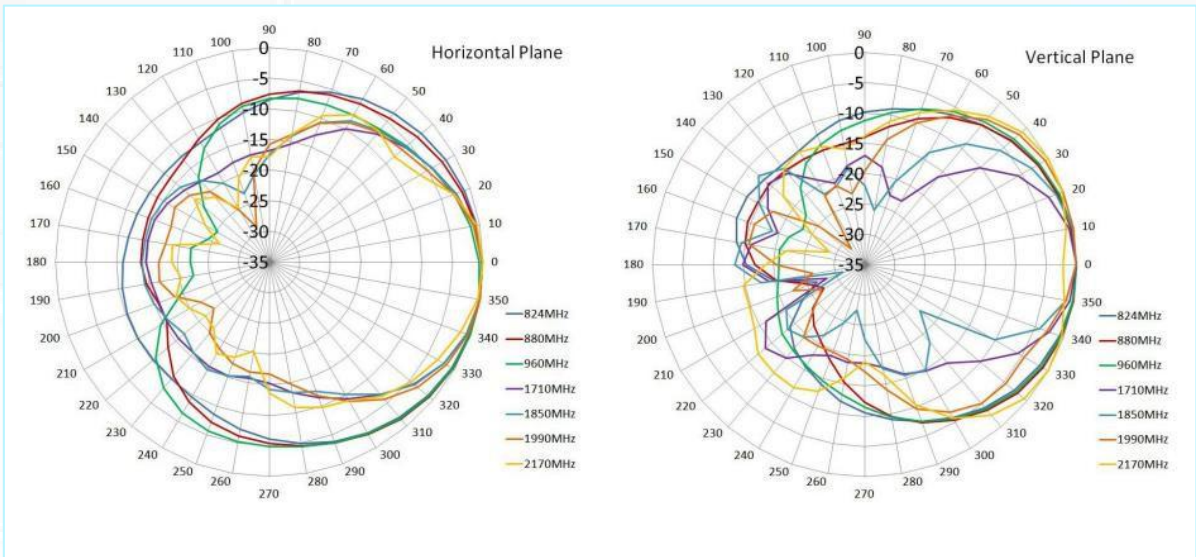

Maswell 4G/3G/WiFi Panel Antenna Outdoor

AN_GSM_916

Mechanical dimension

Maswell 4G/3G/WiFi Panel Antenna Outdoor

Specifications

Item	Specifications	
Antenna	Frequency Range	824~960/1710~2170/2400~2500MHz
	Polarization	Linear
	Gain	6/9/10dBi
	V.S.W.R	<2.0
	Impedance	50Ω
Mechanical	Cable	RG58
	Connector	N/SMA or others
	Material	ABS
	Mounting Method	Screw
Environmental	Operating Temperature	-40℃~+85℃
	Relative Humidity	Up to 95%
	Environmentally Friendly	ROHS Compliant

Maswell 4G/3G/WiFi Panel Antenna Outdoor

Radiation Patterns

Maswell 4G/3G/WiFi Panel Antenna Outdoor

Radiation Patterns