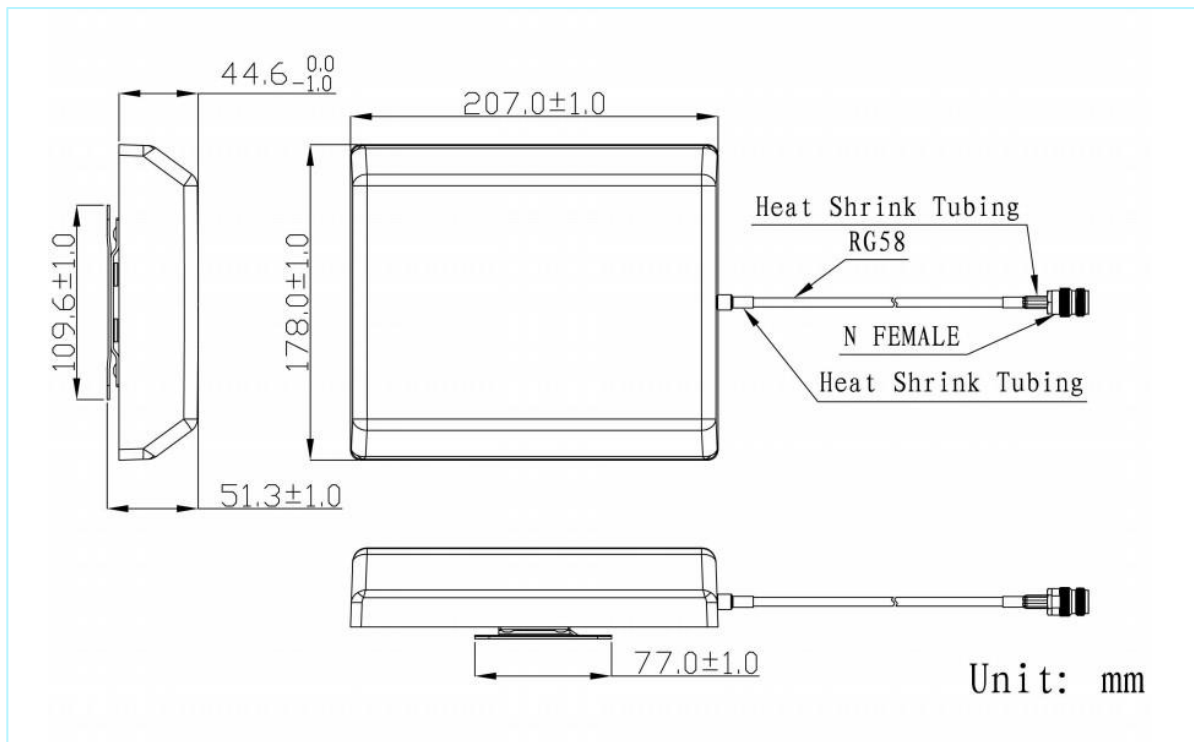

Maswell 4G/3G/WiFi Panel Antenna Outdoor

AN_GSM_916

Mechanical dimension

Maswell 4G/3G/WiFi Panel Antenna Outdoor

Specifications

Item	Specifications	
Antenna	Frequency Range	824~960/1710~2170/2400~2500MHz
	Polarization	Linear
	Gain	6/9/10dBi
	V.S.W.R	<2.0
	Impedance	50Ω
Mechanical	Cable	RG58
	Connector	N/SMA or others
	Material	ABS
	Mounting Method	Screw
Environmental	Operating Temperature	-40℃~+85℃
	Relative Humidity	Up to 95%
	Environmentally Friendly	ROHS Compliant