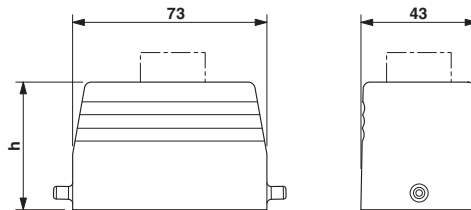

Technical data

Dimensions

Height	72 mm
Width	43 mm
Length	73 mm
Wrench size, union nut	25 mm
External cable diameter	9 mm ... 18 mm

Ambient conditions

Degree of protection of housing (IP)	IP65
Ambient temperature (operation)	-40 °C ... 125 °C

Metal screw connection up to 5 bar, thread length: 7 mm, cable diameter: 11 - 16 mm, WAF 27, screw connection: M25

Cable gland - HC-M-KV-M25(14-21) - 1646007

Metal screw connection up to 5 bar, thread length: 7 mm, cable diameter: 14 - 21 mm, WAF 34, screw connection: M25

Housing - HC-B 10-TFL-72/M1M25G - 1587014

Drawings

Dimensioned drawing

Dimensional drawing