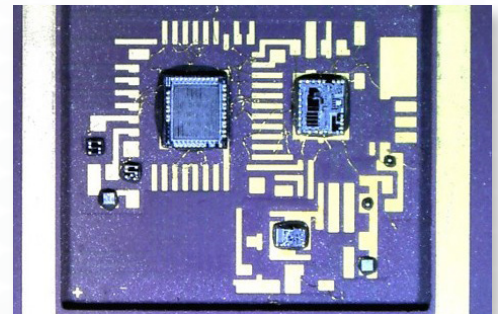

Image Measurement Box Capture images & measure, no PC required	12x - 132x Magnification Large magnification range	HDMI Output Connect to an external monitor	Integrated Lighting 30 LEDs with intensity control
--	--	--	--

Save High Quality Images/Videos

LED Illumination with Intensity Control

Cyclops HDMI

Digital Microscope with Image Measurement Box

This innovative inspection scope allows operators to see high quality images by looking straight ahead at a large screen via HDMI rather than hunching over traditional narrow microscope eyepieces. This bundle includes the Cyclops HDMI Image Measurement Box for capturing screenshot images/videos with the touch of a button and features a built-in measurement software without the need for a PC.

Key Features

- 2-megapixel sensor
- HDMI output
- LED illumination with intensity control
- Large magnification range and long working distance
- Infrared remote control for all major features
- USB port for keyboard or mouse
- Save image/video files to SD card
- Take accurate measurements
- Make on-screen notes
- Utilize on-screen grids and overlays

Image Measurement Box
Features built-in measurement software with image/video capturing capabilities

Cyclops HDMI <i>Digital Microscope with Image Measurement Box</i>	
Item #	26700-401-MEA
Magnification	12x - 132x (based on a 21.5" monitor)
Image Sensor	1/3" Color CMOS
Effective Pixels	2M
Signal Output	HDMI 1920 x 1080
Illumination	30 White LEDs with brightness and sector control
Software	Image Measurement Box built-in software
Package Contents	<ul style="list-style-type: none"> • Cyclops HDMI Digital Microscope • 4x Objective lens • HDMI cable • Power adapter • Metal stand • White balance card • Infrared remote control • Image Measurement Box (Item #26700-401-IMB-08) • 5v Power Supply • USB mini to USB 2.0 cable • HDMI Power Supply Adapter (for older Cyclops HDMI models)