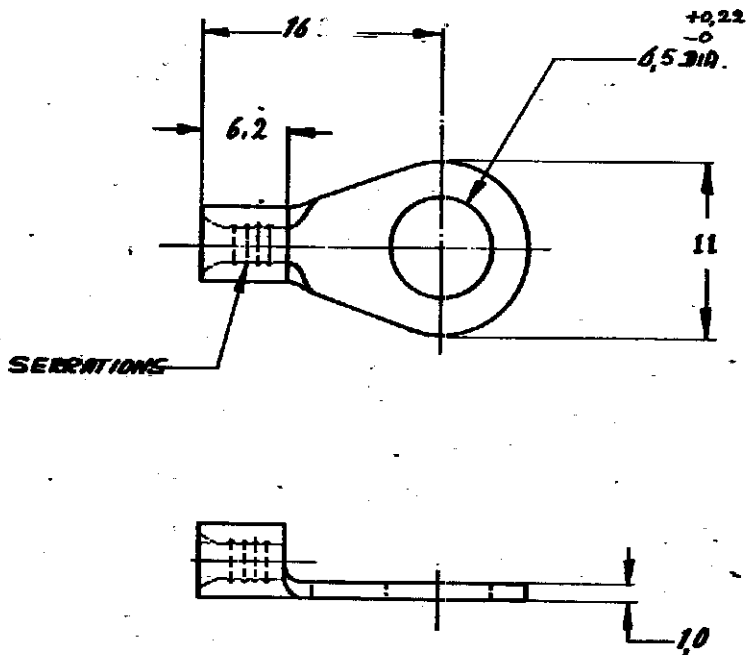

DRAWING MADE IN AMERICAN PROJECTION

NUMBER
C-165303-E

DIMENSIONS IN MILLIMETERS DO NOT SCALE PRINT

CUSTOMER COPY FOR REFERENCE ONLY

©1967 BY AMP-HOLLAND N.V. ALL RIGHTS RESERVED A-M-P PRODUCTS COVERED BY PATENTS AND/OR PATENTS PENDING.

AMP-HOLLAND N.V.
5-HERIENBOSSCH
HOLLAND

165303	COPPER	TINPLATED
ORDER NO.	MATERIAL	PLATING
DR R. BLOMST.	DATE 16-67	CHK DATE 17-67

WIRE RANGE 4-6 mm ²	INSUL. RANGE —	TYPE - DIN - SOLISTRING
SCALE —	LOC H	SIZE A
NO C-165303-E		REV C