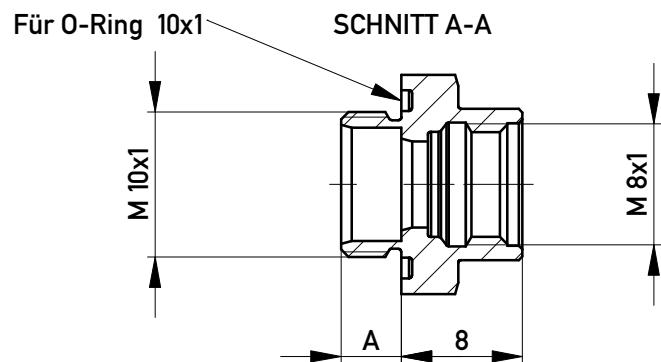

254154

284067

254154	4	Abstand : 9mm / <i>distance 9mm</i>
284067	4	Abstand : 13mm / <i>distance 13mm</i>
Ident-Nr.	Mass A	Bemerkung

Copyright by ERNI Production GmbH & Co. KG  
Proprietary notice pursuant to ISO 16016 to be observed.

Information:		Tolerances	Scale 2:1		
All rights reserved. Only for Information. To ensure that this is the latest version of this drawing, please contact one of the ERNI companies before using.		 All Dimensions in mm	CuZn		
Subject to modification without prior notice. Drawing will not be updated.			Designation <b>M 8 Gehäuseteil für <i>Federleiste</i></b>		
j	27.01.2017		www.ERNI.com		1
Index	Date				A4
			Class	MRDEZT	