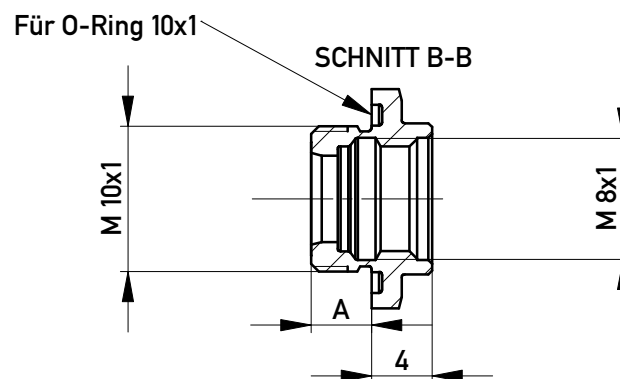

254154

284067

254154	4	Abstand : 9mm / <i>distance 9mm</i>
284067	4	Abstand : 13mm / <i>distance 13mm</i>
Ident-Nr.	Mass A	Bemerkung

Copyright by ERNI Production GmbH & Co. KG  
Proprietary notice pursuant to ISO 16016 to be observed.

Information:		Tolerances	Scale 2:1		
All rights reserved. Only for Information. To ensure that this is the latest version of this drawing, please contact one of the ERNI companies before using.		 All Dimensions in mm	CuZn		
Subject to modification without prior notice. Drawing will not be updated.			Designation <b>M 8 Gehäuseteil für <i>Federleiste</i></b>		
j	27.01.2017		www.ERNI.com		1
Index	Date				A4
			Class	MRDEZT	