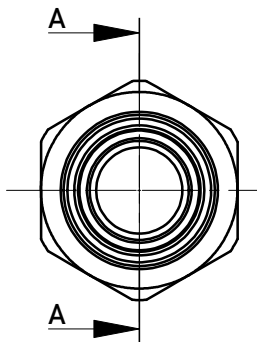

254154

284067

254154	4	Abstand : 9mm / <i>distance 9mm</i>
284067	4	Abstand : 13mm / <i>distance 13mm</i>
Ident-Nr.	Mass A	Bemerkung

Copyright by ERNI Production GmbH & Co. KG  
Proprietary notice pursuant to ISO 16016 to be observed.

Information:		Tolerances	Scale 2:1		
All rights reserved. Only for Information. To ensure that this is the latest version of this drawing, please contact one of the ERNI companies before using.		 All Dimensions in mm	CuZn		
Subject to modification without prior notice. Drawing will not be updated.			Designation <b>M 8 Gehäuseteil für <i>Federleiste</i></b>		
j	27.01.2017		www.ERNI.com		1
Index	Date				A4
			Class	MRDEZT	