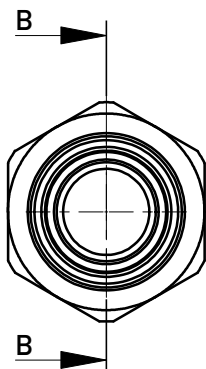

254154

284067

254154	4	Abstand : 9mm / <i>distance 9mm</i>
284067	4	Abstand : 13mm / <i>distance 13mm</i>
Ident-Nr.	Mass A	Bemerkung

Copyright by ERNI Production GmbH & Co. KG  
Proprietary notice pursuant to ISO 16016 to be observed.

Information:		Tolerances	Scale 2:1		
All rights reserved. Only for Information. To ensure that this is the latest version of this drawing, please contact one of the ERNI companies before using.		 All Dimensions in mm	CuZn		
Subject to modification without prior notice. Drawing will not be updated.			Designation <b>M 8 Gehäuseteil für <i>Federleiste</i></b>		
j	27.01.2017		www.ERNI.com		1
Index	Date				A4
			Class	MRDEZT	