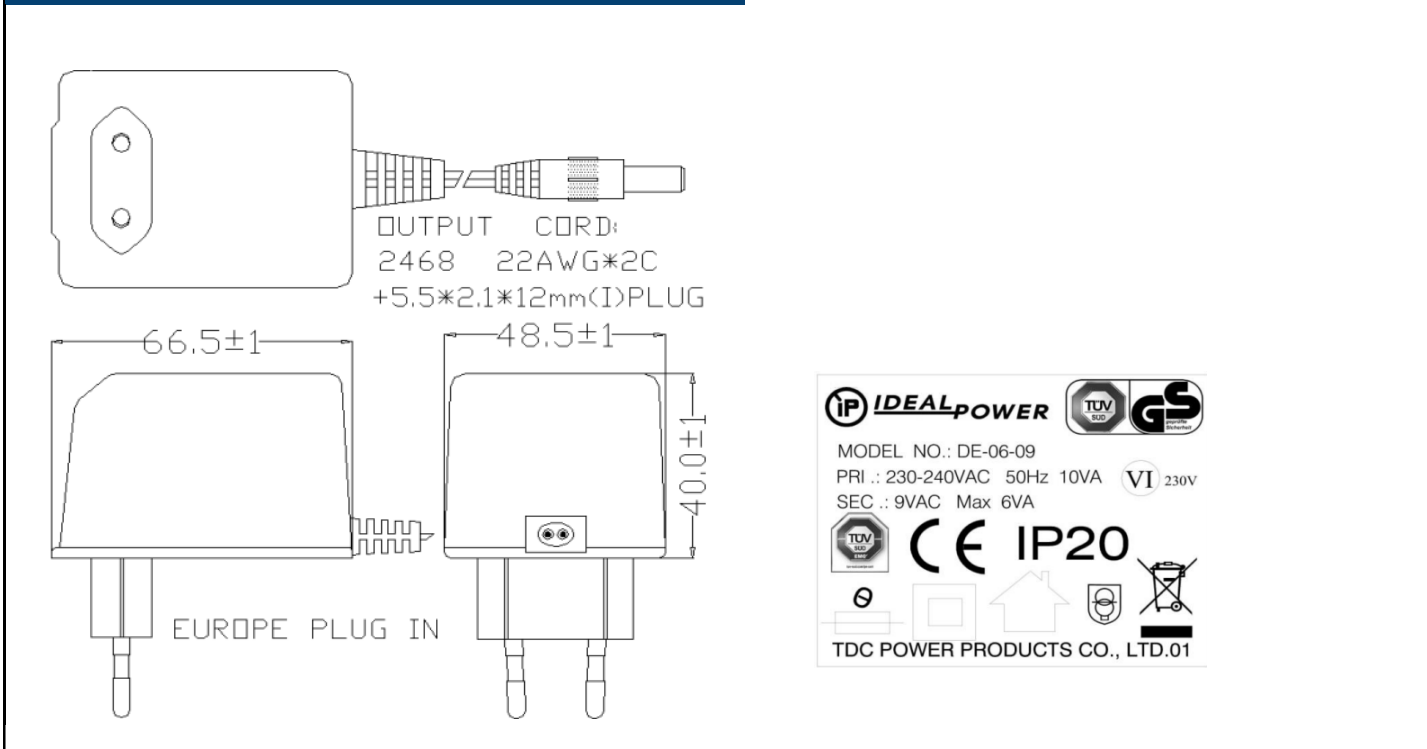

Features

- 230V AC 50Hz Input
- Direct Euro Fixed Plugtop Adapters
- Approved to CE, RoHS & REACH
- EN/IEC 62368-1, 61558-1, 61558-2-6 Safety Approved
- Meets Efficiency Level VI & (EU) 2019/1782
- Output Voltage 3.5 – 36Vac
- Output Current 0.14-1.71A
- Weight 225g

Ideal Power's 77DE-06-xy 6VA AC/AC External Adapter Euro Plugtop Power Supply (PSU) Series are certified to CE, RoHS, REACH & EN/IEC 61558-1/61558-2-6 Standards and comply with (EU) 2019/1782, Level VI Efficiency Regulations. These are primarily used in ITE, Audio & Video Industries and customised solutions are available upon request.

Other Information

| | |
|--------------|--|
| Weight | 245g |
| Dimensions | 66.5 x 48.5 x 40.0 mm |
| Output Cable | 1.8m Length + 5.5 x 2.1 x 12mm (I) DC Plug |

Mechanical Drawing

Mechanical Drawing
