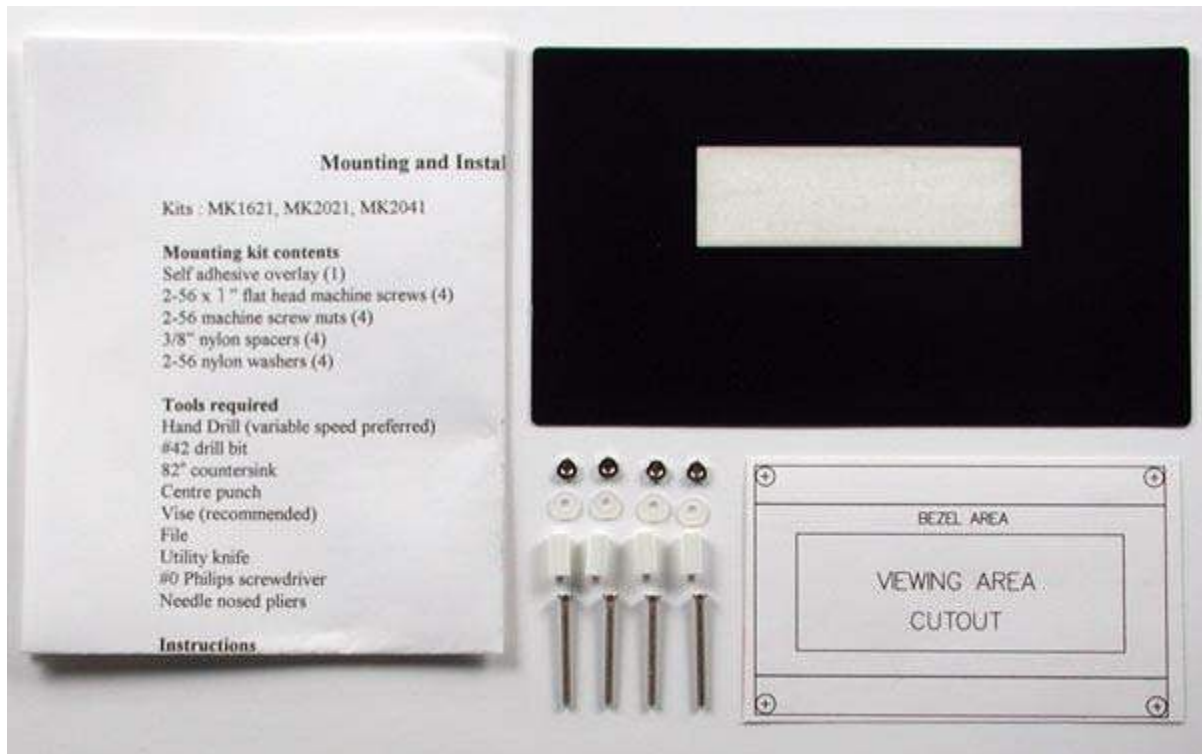

MK2041-BK (Black Vinyl Overlay)

Mount a 20 character x 4 line display, Product # LK/ VK204-25, LK/ VK204-25-USB, GLK12232-25-FGW/WB (NOT -SM) just about anywhere with this kit. Place the self-adhesive overlay on the surface where you'd like to mount the display; use it as a guide for cutting out a window for the display and drilling holes for the mounting screws. Includes: Self-adhesive overlay, adhesive cut and drill guide,

(4 pieces) 2-56 x 1" flat head machine screws

(4 pieces) 2-56 machine screw nuts

(4 pieces) 3/8" nylon spacers

(4 pieces) 2-56 nylon washers

(1 piece) Self Adhesive Overlay

https://www.matrixorbital.com/product_info.php?products_id=1136 9-11-17