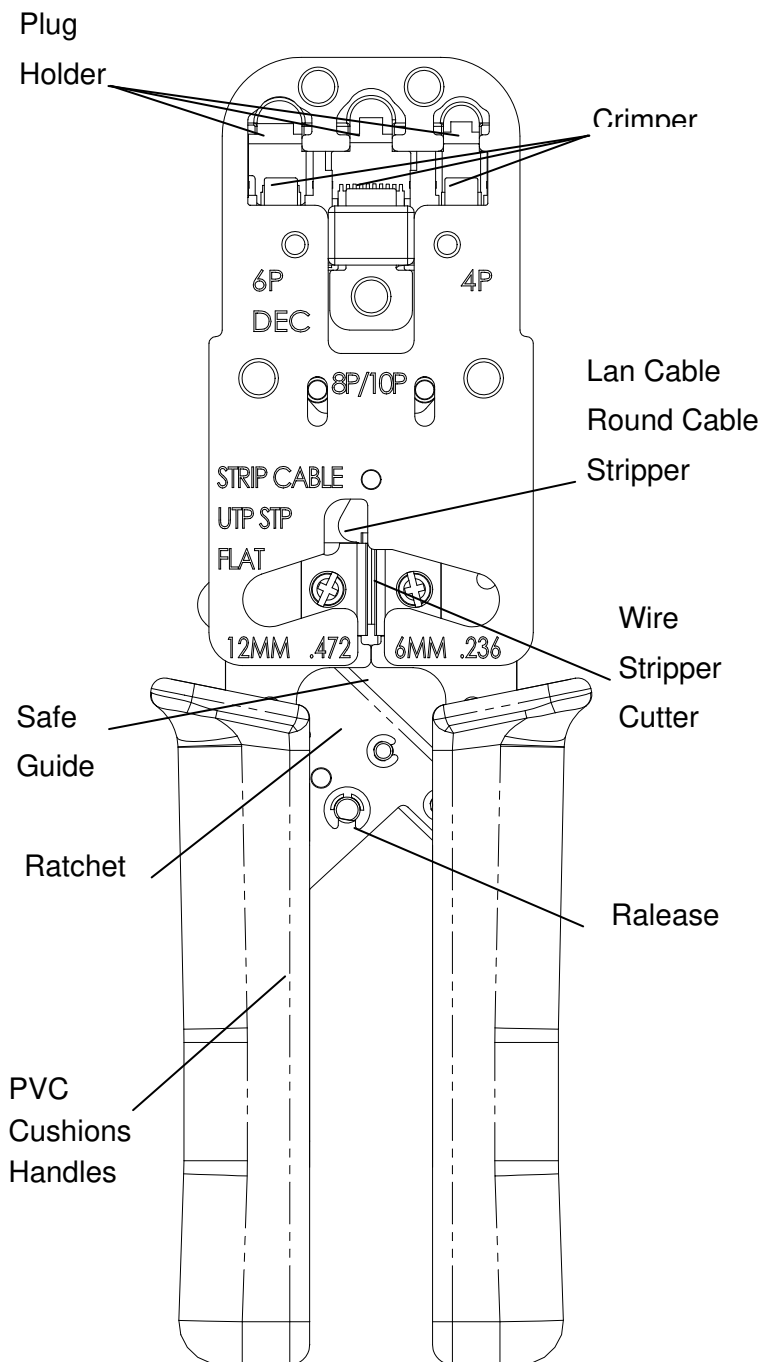

DL-3468/3468R/3460/3460R

PROFESSIONAL MODULAR CUTS-STRIPS-CRIMPS TOOL

Specification:

● Item No:

DL-3468

8P8C/RJ45,6P6C/RJ-12,6P4C/RJ-11,6P2C
4P4C,4P2C,DEC/OFF SET PLUG 6P6C

DL-3468R

8P8C/RJ45,6P6C/RJ-12,6P4C/RJ-11,6P2C
4P4C,4P2C, DEC/OFF SET PLUG 6P6C

With Ratchet

DL-3460

10P10C,AMP8P8C/RJ45,6P6C/RJ-12,
6P4C/RJ-11,6P2C,4P4C,4P2C,
DEC/OFF SET PLUG 6P6C

DL-3460R

10P10C,AMP8P8C/RJ45,6P6C/RJ-12,
6P4C/RJ-11,6P2C,4P4C,4P2C,
DEC/OFF SET PLUG 6P6C With Ratchet

* **Length:** 7.8" (200+/-3mm)

* **Material:** Carbon Steel

* **Weight:** 400g

* **Hardness:** HRC 42-48

● **Finished:** Black oxide finished.

PAT.P