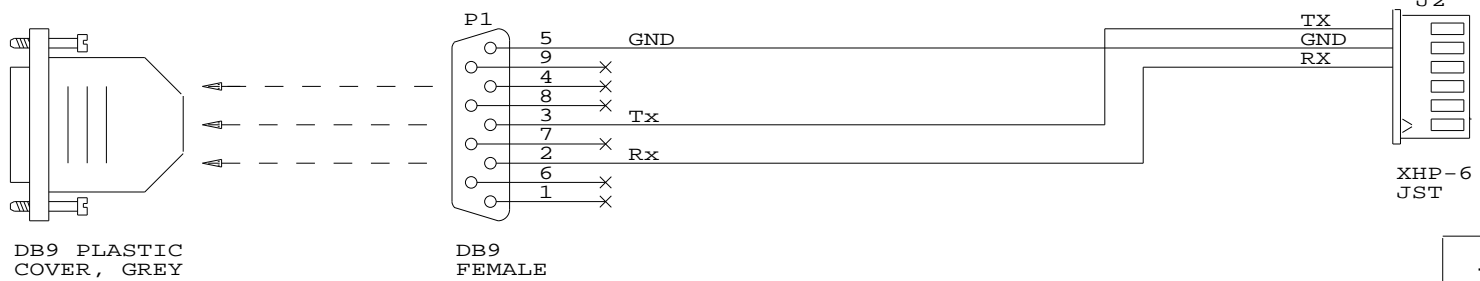

LENGTH = 300mm +/-10mm

WIRES: 4 WAY MULTI-CORE CABLE
COLOR GREY

DB9 PLASTIC COVER, GREY

DB9 FEMALE

XHP-6 JST

RoHS COMPLIANCE

IPC/WHWA-A-620A
(CLASS 2)

DIGITAL VIEW LTD. COPYRIGHT 2009, ALL RIGHTS RESERVED CONFIDENTIAL DRAWN BY: VICTOR NG		
Title CABLE: DB9F/XHP-6, RS232, 300mm		
Size A	Document Number (... \DV\DV_CABLE\C6090210.SCH)	REV 01
Date:	August 24, 2009	Sheet 1 of 1

P/N 426090210-3

CABLE: DB9F/XHP-6, RS232, 300mm