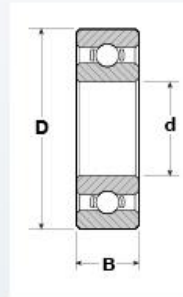

6001-2RS
2 Contact
Seals

Select Retain. Ring

6001-NR
Retaining Ring +
Groove on O.D.

NPB Part No

6001-ZZ

SPECIFICATIONS

Shields	2
Material	Standard SAE 52100 *
Bore d	12mm .4724" $-.0003$
Outside Diameter D	28mm 1.1024" $-.0004$
Width B	8mm .3150" $+.0000/-.0050$
Max Fillet Radius	.012
No. Balls	7
Ball Diameter	3/16
Static Load	500 lbs.
Dynamic Load	805 lbs.