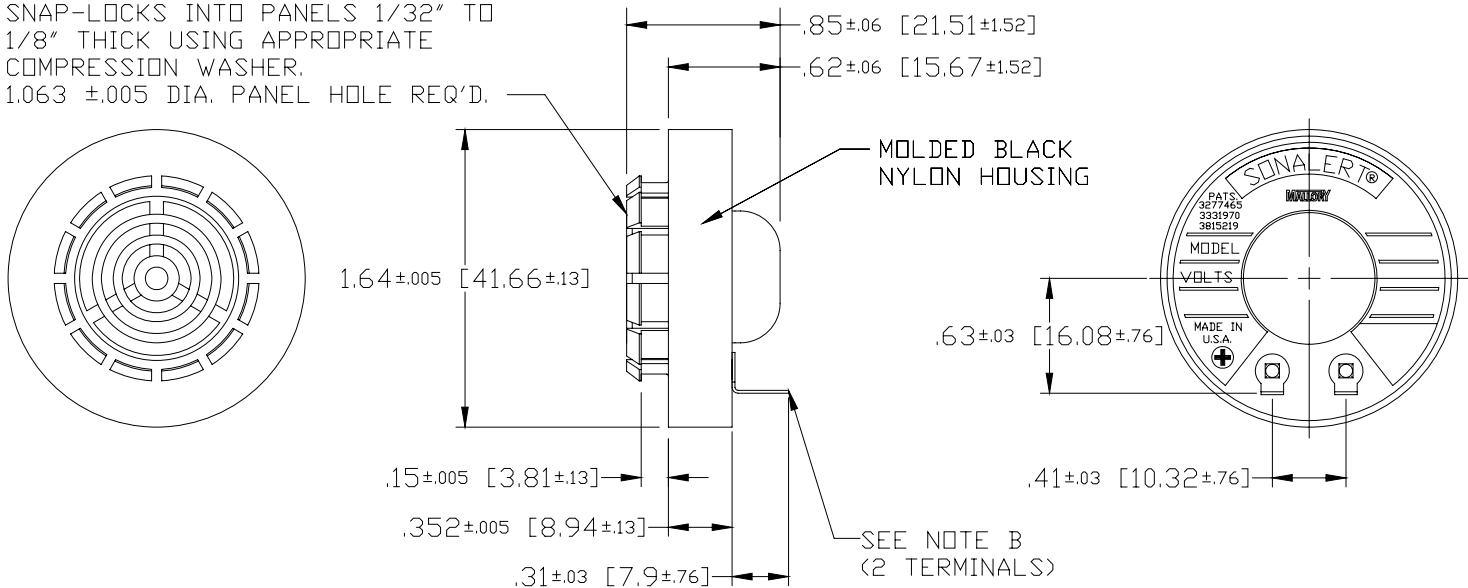

Specifications:

Sound level Category	Medium Sound Level
Mode of Operation	Continuous
Mounting	Panel (see note A)
Voltage Rating	1 – 5 Vdc
Frequency	2900 Hz ±500 Hz
Loudness (Min. Voltage)	55 dB(A) min. @ 2 FT and 1 Vdc
Loudness (Max Voltage)	68 dB(A) min. @ 2FT and 5 Vdc
Current Draw	3 mA Max @ 1 Vdc
Current Draw	12 mA Max @ 5 Vdc
Storage Temperature	-40°C to +85°C
Operating Temperature	-30°C to +65°C
Weight (Typical)	0.5 oz (17 g)
Housing	6/6 Nylon, Color Black
Options	For other options contact factory

Dimensions: Inches (mm)

NOTE A:
MOUNTING - THIS PORTION
SNAP-LOCKS INTO PANELS 1/32" TO
1/8" THICK USING APPROPRIATE
COMPRESSION WASHER.
1.063 ±.005 DIA. PANEL HOLE REQ'D.

NOTE B:
TERMINALS - .016 BRASS, HOT TIN FINISH WITH
.076 WIRE HOLE. TERMINAL WILL ACCEPT
STANDARD 1/8" QUICK CONNECT